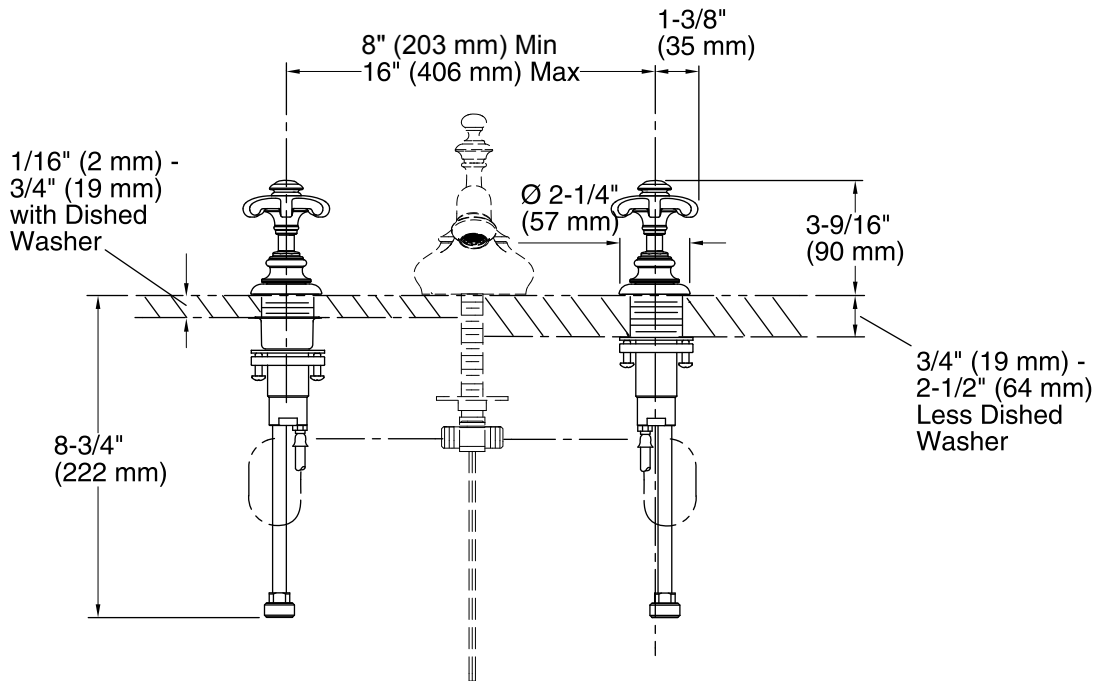

### Product Specification

Bathroom sink faucet handles shall be 2-3/4" (70 mm) in length and 3-9/16" (90 mm) in height. Bathroom sink faucet handles shall be metal construction with brass valve bodies. Bathroom sink faucet handles shall be prong handles. Bathroom sink faucet handles shall be for 8" (203 mm) or 16" (406 mm) centers. Bathroom sink faucet handles shall be KOHLER Model K-98068-3M.

### Technical Information

All measurements are nominal.