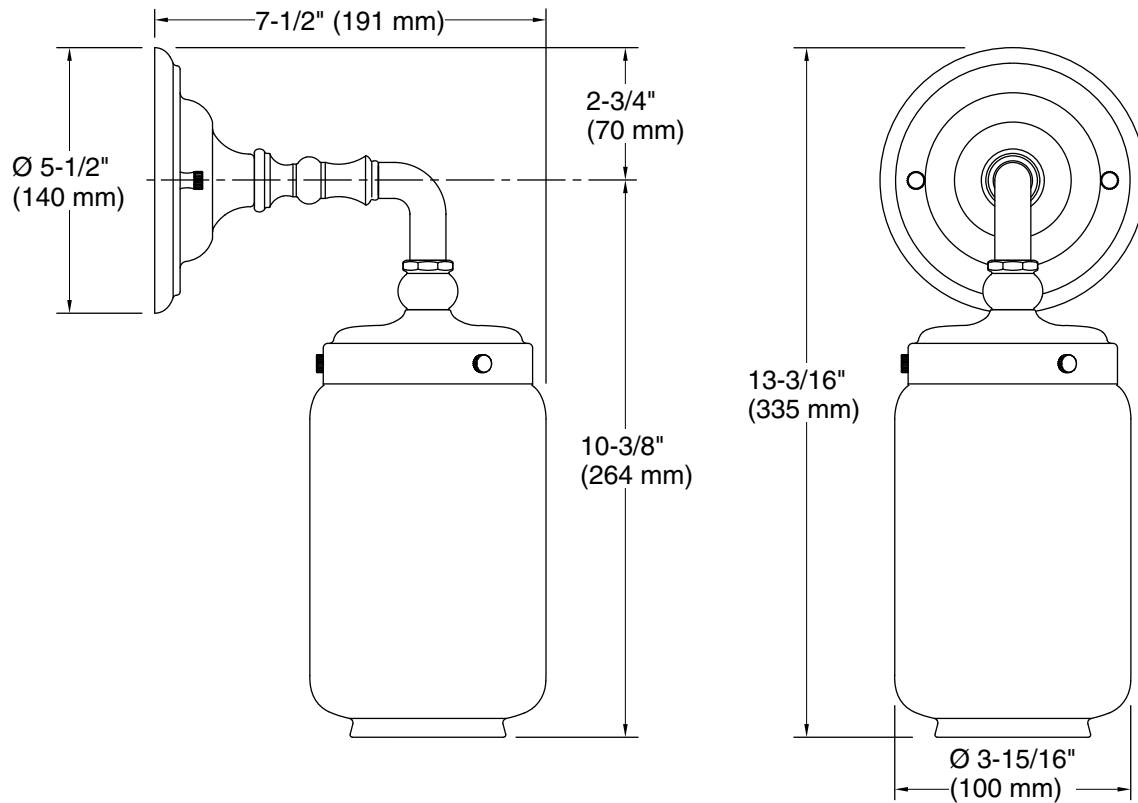

Features

- Clear glass shades with inner frosted glass diffusers for reduced glare
- Requires bulb with medium (E26) base; T10 bulb recommended (sold separately)
- Coordinates with faucets and accessories in the Artifacts collection
- Includes installation hardware
- Suitable for damp locations, per UL 1598
- Fixture is dimmable when paired with dimmer switch and compatible bulbs

Required Electrical Service

0.333 A

Technical Information

All product dimensions are nominal.

Material:	Brass, Glass, Zinc
Number of Lights:	1
Lighting Type:	Socket-based
Socket Type:	E-26 Medium
Number of Shades:	1
Shade Type:	Frosted Glass
Hanging Type:	Non-hanging