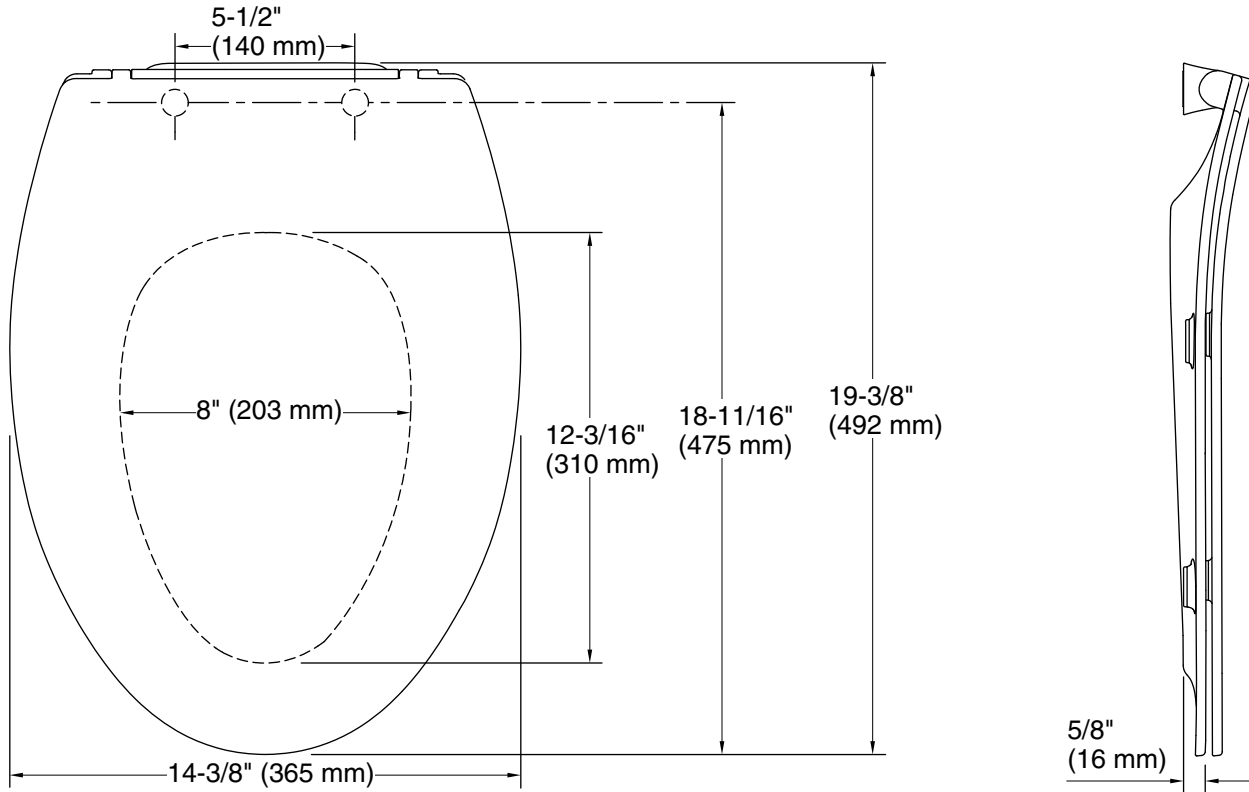

Features

- Recommended for use on K-1381 and K-28161 Veil toilets, K-5172 San Souci toilet, K-75790 Persuade toilet, and K-78080 Reach toilet
- Quiet-Close™ elongated lid and seat prevents slamming
- Grip-Tight bumpers hold seat firmly in place
- Grip-Tight installation hardware makes it easy to fasten the seat – everything is done from above the bowl
- Color-matched plastic hinge
- Hinge is concealed by lid when closed to offer a clean profile
- Unit lifts off effortlessly for easy cleaning and clicks back into place when done
- Contoured seat for user comfort
- Thermoset plastic material is strong and durable, allowing for a thin, modern aesthetic with enhanced scratch-resistance

Color	Code	Description
-------	------	-------------

	0	White
---	---	-------

Technical Information

All product dimensions are nominal.

Seat shape type: Elongated
Seat front type: Closed-front
Seat-mounting holes: 5-1/2" (140 mm)