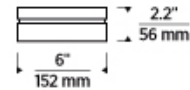

700CQ _____

JOB NAME _____

NOTES _____

CIRQUE SMALL FLUSH MOUNT

SPECIFICATIONS

PRIMARY MATERIAL	Metal
SHADE MATERIAL	Glass
NET WEIGHT	3 lbs
HEIGHT	2.2in
WIDTH	6in
LENGTH	3in
UP LIGHT / DOWN LIGHT / BOTH?	
WET LISTED	Yes
DAMP LISTED	
DRY LISTED	
WALL / CEILING MOUNT	
GENERAL LISTING	ETL Listed
INCLUDES	