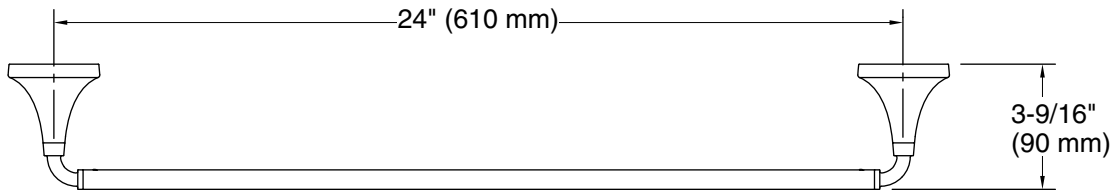

Features

- 24" (610 mm) bar
- Coordinates with Tone faucets, accessories, and showering components to complete your bathroom

Material

- Premium metal construction for durability and reliability
- KOHLER finishes resist corrosion and tarnishing

Technical Information

All product dimensions are nominal.

Installation Type: Wall-mount

Material: Zinc, Stainless Steel

Notes

Install this product according to the installation instructions.