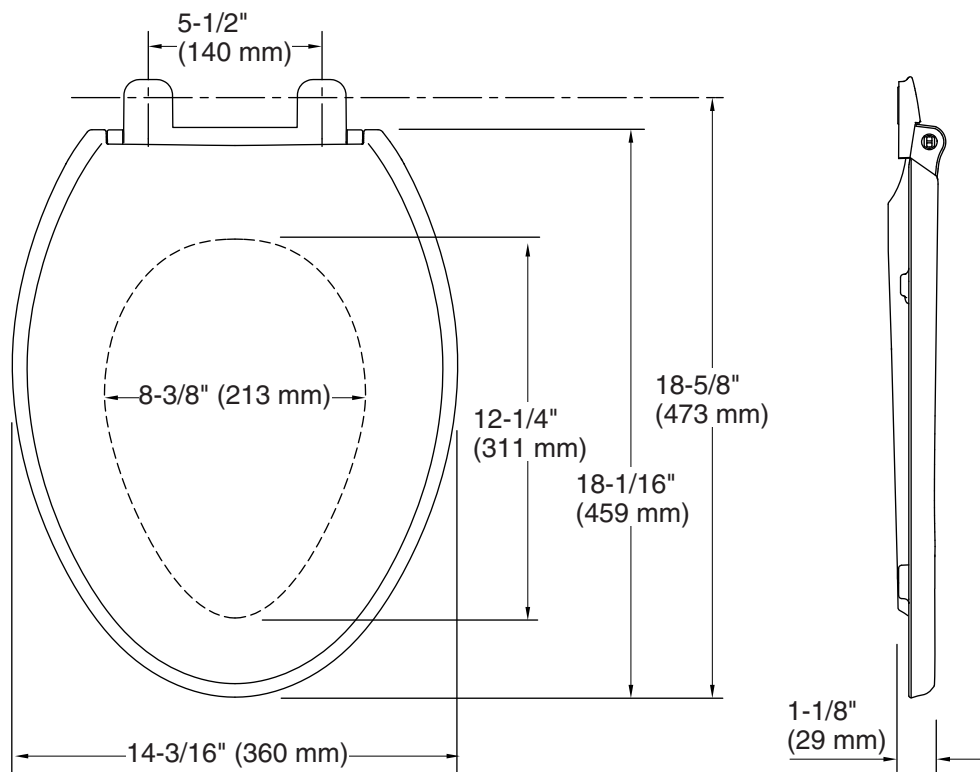

Color	Code	Description
	0	White
	96	Biscuit
	47	Almond
	95	Ice™ Grey
	33	Mexican Sand™
	7	Black Black™

Technical Information

All product dimensions are nominal.

Seat shape type: Elongated
Seat front type: Closed-front
Seat-mounting holes: 5-1/2" (140 mm)