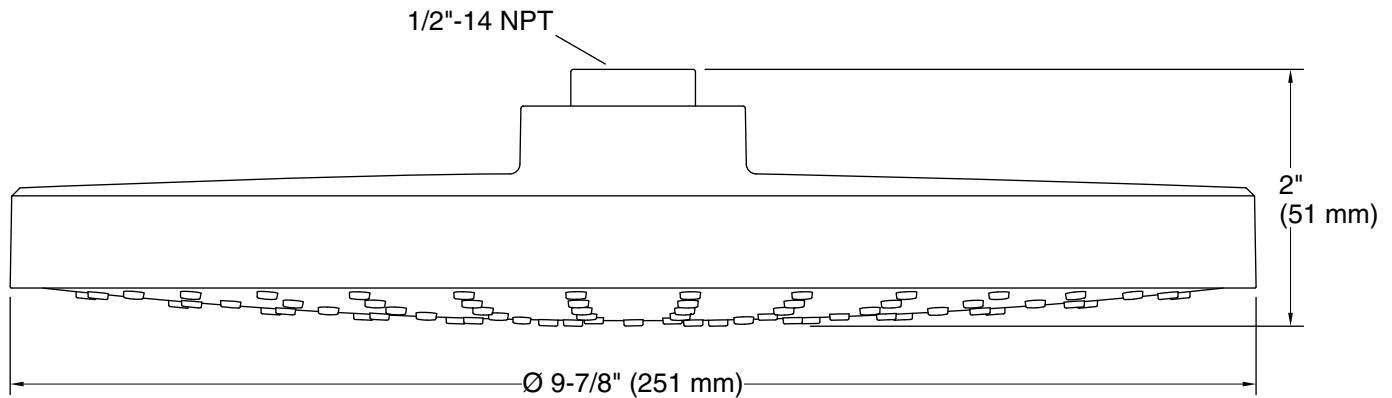

Features

- Spray performance delivers a drenching rain experience
- Angled nozzles provide a full-coverage spray
- Adjustable swivel ball joint allows for precise spray adjustment
- MasterClean™ sprayface features an easy-to-clean surface that withstands mineral buildup
- Complements the Awaken collection
- 1.75 gpm (6.6 lpm) flow rate.
- 1/2" NPT connection

Material

- KOHLER finishes resist corrosion and tarnishing

Installation

- Installs as a ceiling or wall mount application
- Shower arm and flange sold separately

Codes/Standards

ASME A112.18.1/CSA B125.1
DOE - Energy Policy Act 1992
EPA WaterSense™
California Energy Commission (CEC)

Technical Information

All product dimensions are nominal.

Showerhead/Body Spray:

Rated maximum flow: 1.75 gal/min (6.6 l/min)

Pressure: 45 psi (3.1 bar)

Notes

Install this product according to the installation instructions.