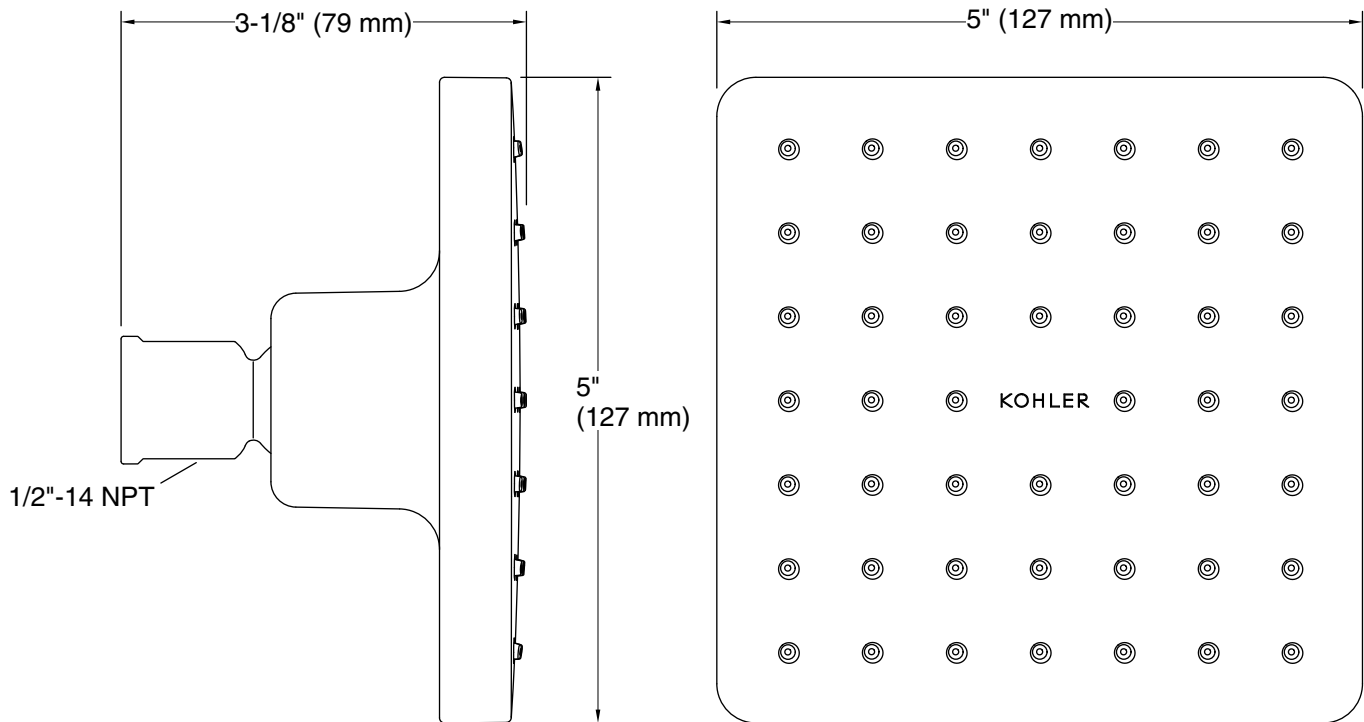

Technical Information

All product dimensions are nominal.

Drain included: No

Showerhead/Body Spray:

Rated maximum flow: 1.75 gal/min (6.6 l/min)

Pressure: 45 psi (3.1 bar)

Notes

Install this product according to the installation instructions.