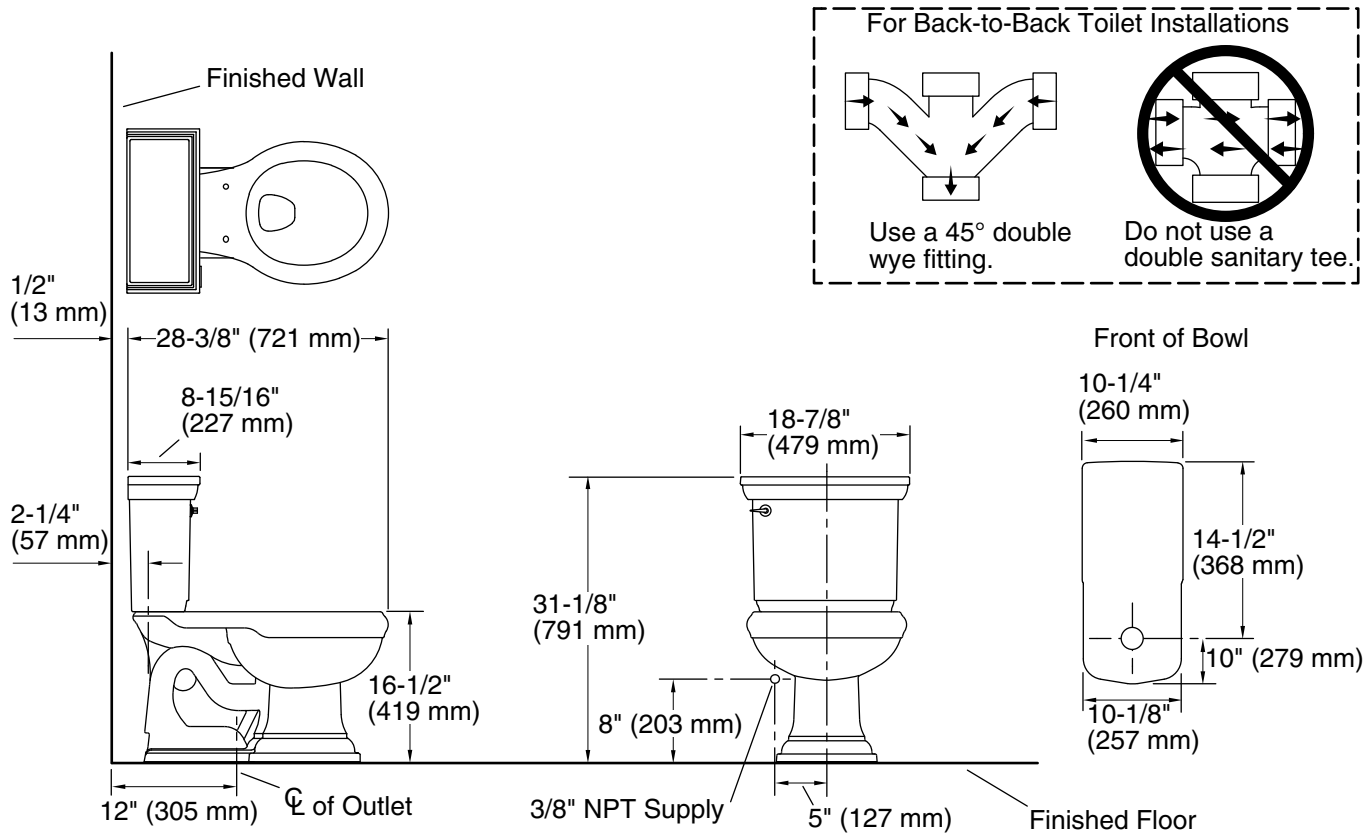

## Features

- Two-piece design
- Round-front bowl offers an ideal solution for smaller bathrooms and powder rooms
- Comfort Height® feature offers chair-height seating that makes sitting down and standing up easier for most adults
- Left-hand Polished Chrome trip lever
- Insuliner® tank liner minimizes condensation on the tank
- Combination consists of the K-4387 bowl and the 4434-U tank
- Coordinates with other products in the Memoirs collection with Stately design
- Easy-to-flush canister design requires less force to actuate than a 3" (76 mm) flapper, and has 90% less exposed seal material which resists conditions that cause wear, tear, shrinkage and swelling
- Eligible for consumer rebates in some municipalities
- 1.28 gpf (4.8 lpf)
- 2-1/8" (54 mm) fully glazed trapway
- AquaPiston® canister optimizes the flow out of the tank, harnessing gravity and the natural, powerful reducing cascade of water to increase the power and effectiveness of the flush

### Technical Information

All product dimensions are nominal.

Toilet type:	Floor-mount
Waste Outlet:	Floor
Bowl shape:	Round-front
Flush type:	AquaPiston
Trap passageway:	2-1/8" (54 mm)
Water surface size:	11-1/2" x 8-3/4" (292 mm x 222 mm)
Rim to water surface:	6-1/8" (156 mm)
Rough-in:	12" (305 mm)
Seat-mounting holes:	5-1/2" (140 mm)

### Notes

Install this product according to the installation instructions.

For back-to-back toilet installations: Use only a 45° double wye fitting.

Product dimensions are nominal and may vary per ASME A112.19.2 tolerances.