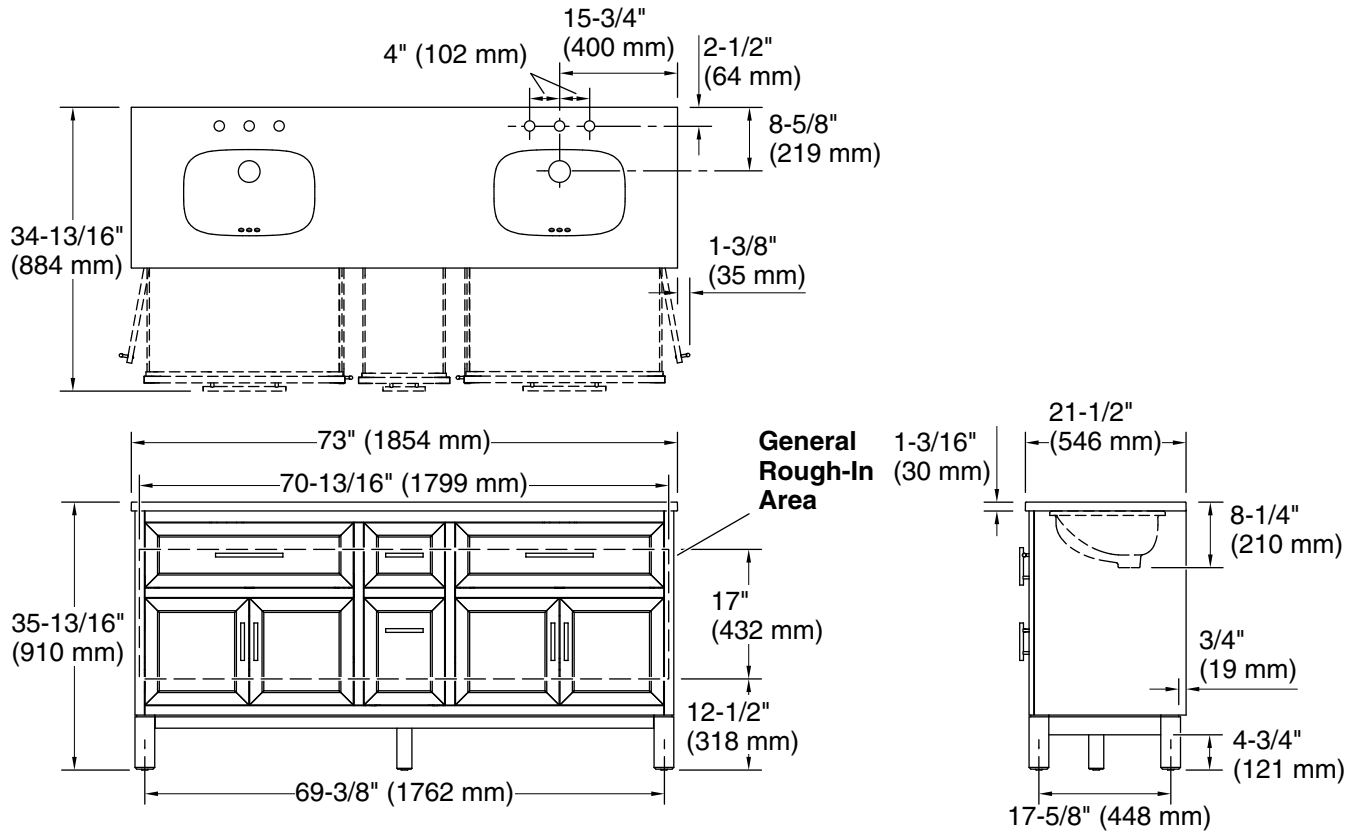

Technical Information

All product dimensions are nominal.

Lighting included: No

Notes

Install this product according to the installation instructions.