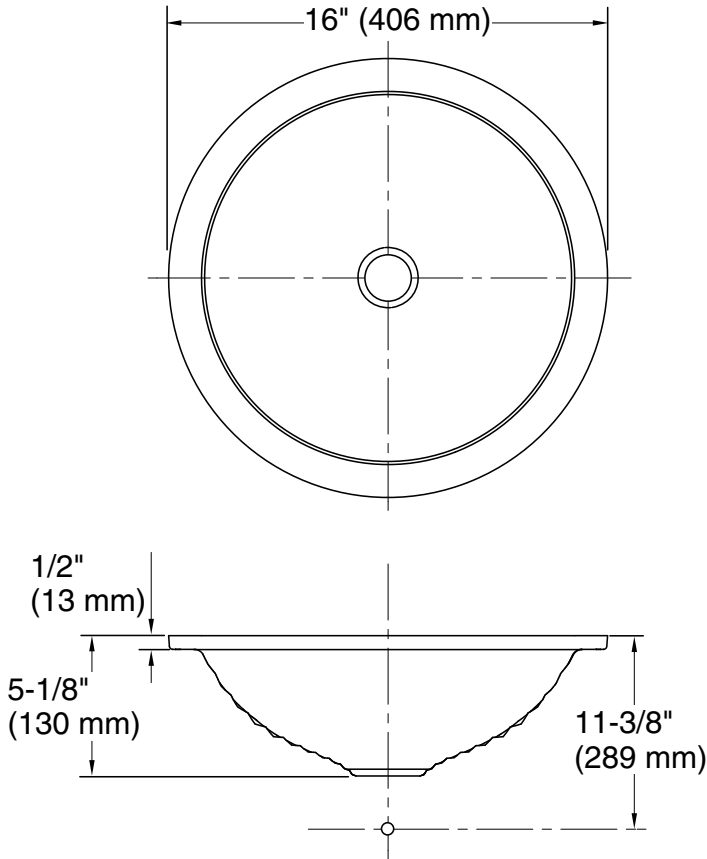

Material

- Glass.

Installation

- No faucet holes; requires wall- or counter-mount faucet.
- Undermount.

Required Products/Accessories

K-7107 Decorative Drain

or

K-7108 Decorative Drain

Technical Information

All product dimensions are nominal.

Bowl configuration:	Single
Installation:	Under-mount
Bowl area (Only):	Diameter: 13-5/8" (346 mm) Bowl depth: 4-1/4" (108 mm) Water depth: 4-1/4" (108 mm)
Template:	1035896-7, required, included