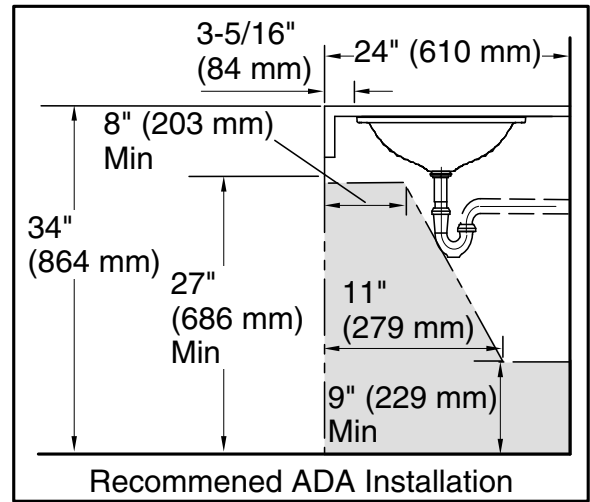

Technical Information

All product dimensions are nominal.

Bowl configuration:	Single
Installation:	Under-mount
Bowl area (Only):	Diameter: 13-5/8" (346 mm) Bowl depth: 4-1/4" (108 mm) Water depth: 4-1/4" (108 mm)
Template:	1035896-7, required, included