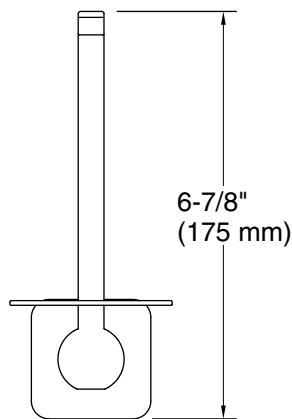

Technical Information

All product dimensions are nominal.

Material: Zinc, Stainless Steel

Notes

Install this product according to the installation instructions.

CAUTION: Risk of personal injury. Do not install these products in any area where they are likely to be used inadvertently as a grab bar or support bar. These products are not designed or intended for use as a grab bar or support bar.