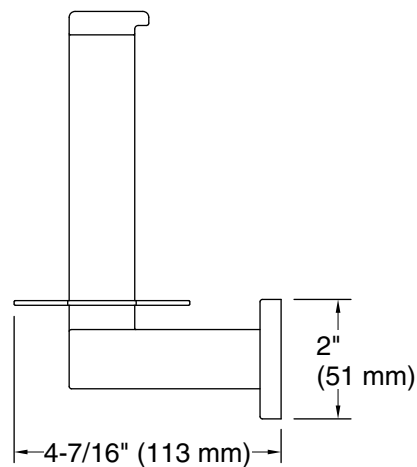

Technical Information

All product dimensions are nominal.

Material: Zinc, Stainless Steel

Notes

Install this product according to the installation instructions.

CAUTION: Risk of personal injury. Do not install these products in any area where they are likely to be used inadvertently as a grab bar or support bar. These products are not designed or intended for use as a grab bar or support bar.