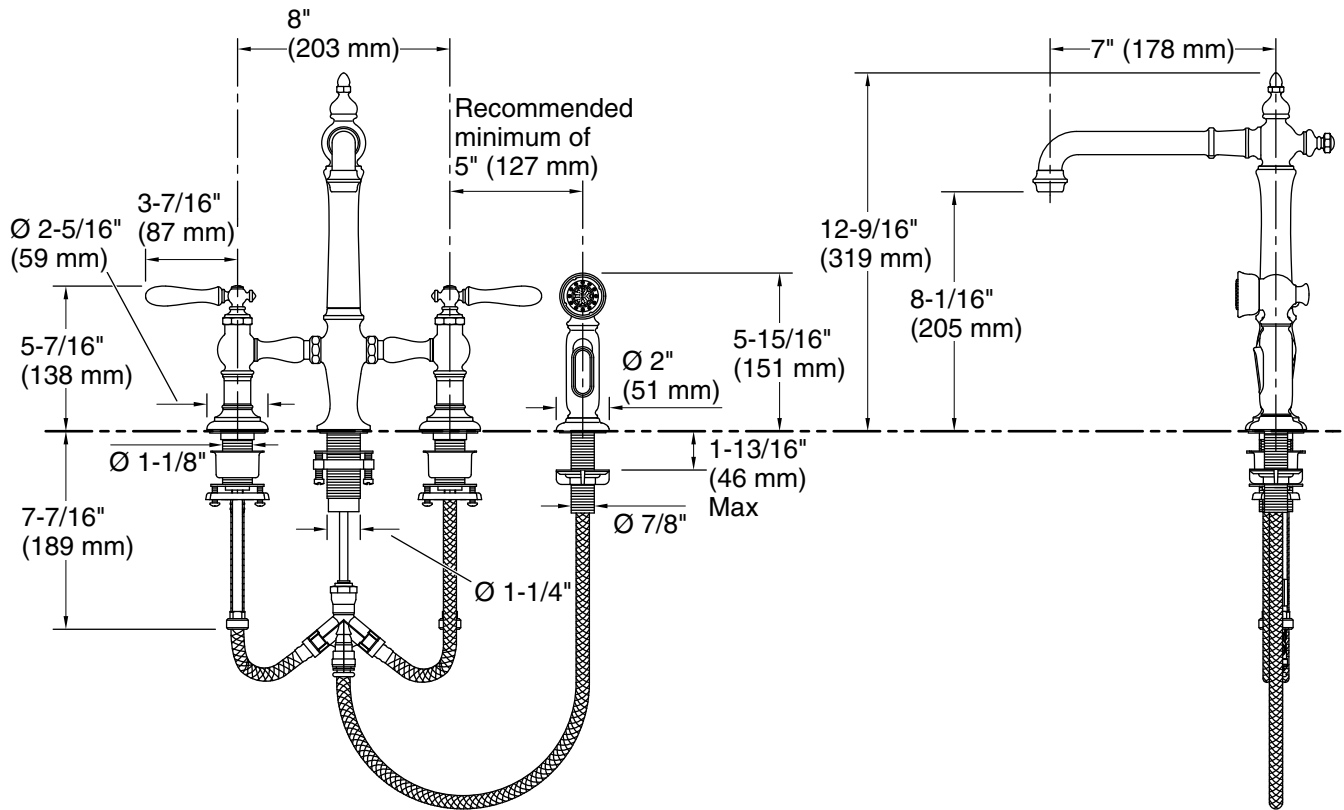

Material

- Premium metal construction for durability and reliability
- KOHLER finishes resist corrosion and tarnishing

Installation

- Three-hole or four-hole installation

Recommended Products/Accessories

- K-77685 Single-cartridge water filtration system
- K-77686 Double-cartridge water filtration system
- K-77687 single replacement filter cartridge
- K-77688 Replacement Filter Cartridges, Two-Pack

Technical Information

All product dimensions are nominal.

Faucet flow rate: 1.5 gal/min (5.7 l/min)

Spout:

Spout reach: 7" (178 mm)

Notes

Install this product according to the installation guide.

Drill the hole for the sidespray a minimum of 5" (127 mm) from the center of the lever handle.