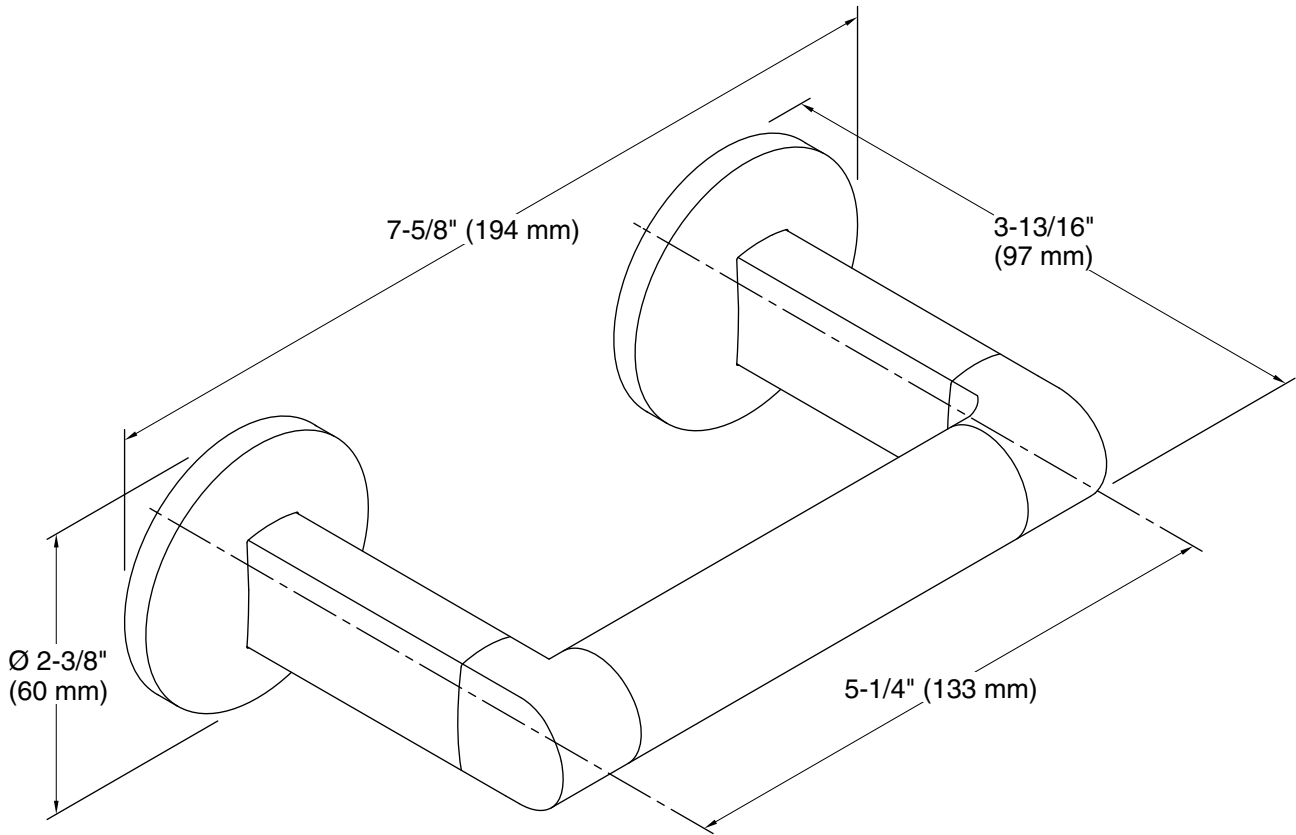

Technical Information

All product dimensions are nominal.

Material: Zinc, Brass

Notes

Install this product according to the installation instructions.

CAUTION: Risk of personal injury. Do not install these products in any area where they are likely to be used inadvertently as a grab bar or support bar. These products are not designed or intended for use as a grab bar or support bar.