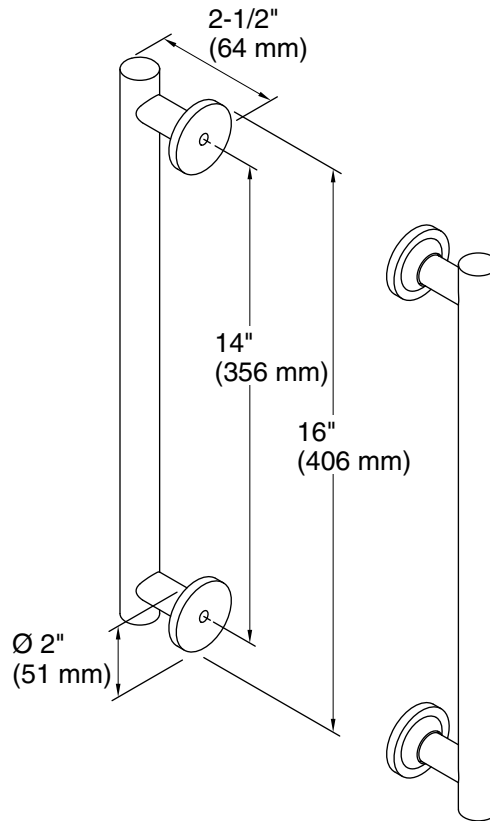

Features

- Generous 14" (356 mm) handle length
- Double handle opens door from the inside and outside of the shower
- For use with heavy glass pivot shower doors
- Coordinates with other products in the Purist collection

Technical Information

All product dimensions are nominal.

Material: Brass

Notes

Install this product according to the installation guide.

This handle is designed to be paired with the Heavy Glass Pivot shower doors. For custom installations, $\text{Ø } 1/2$ " holes are required at the dimensions shown.