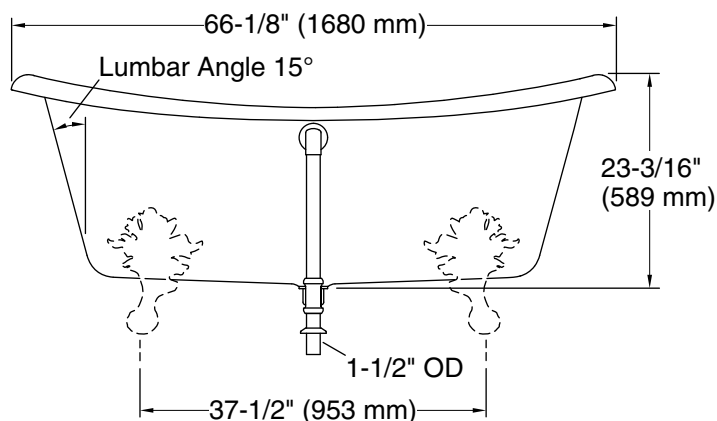

Artifacts®

66-1/8" x 32-1/2" freestanding bath
K-21000-P5

Features

- Freestanding design creates a striking focal point in your bathing area
- Integral lumbar support on both ends
- Safeguard® slip-resistant surface provides excellent traction underfoot
- Coordinates with Artifacts faucets and accessories

Technical Information

All product dimensions are nominal.

Installation:	Freestanding
Drain location:	Center rear
Basin area, bottom:	48-15/16" x 24-3/4" (1243 mm x 629 mm)
Basin area, top:	58-11/16" x 27-13/16" (1491 mm x 706 mm)
Weight:	396.2 lbs (179.7 kg)
Minimum floor load:	90 lbs/ft ² (439.4 kg/m ²)
Water depth:	14-3/8" (366 mm)
Water capacity:	90 gal (340.7 L)
Template:	1344921-7, not required, included