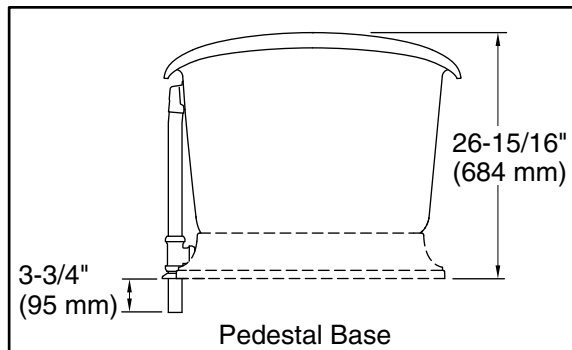

Artifacts®

66-1/8" x 32-1/2" freestanding bath
K-21000-P5

Features

- Freestanding design creates a striking focal point in your bathing area
- Integral lumbar support on both ends
- Safeguard® slip-resistant surface provides excellent traction underfoot
- Coordinates with Artifacts faucets and accessories

Technical Information

All product dimensions are nominal.

Installation:	Freestanding
Drain location:	Center rear
Basin area, bottom:	48-15/16" x 24-3/4" (1243 mm x 629 mm)
Basin area, top:	58-11/16" x 27-13/16" (1491 mm x 706 mm)
Weight:	396.2 lbs (179.7 kg)
Minimum floor load:	90 lbs/ft ² (439.4 kg/m ²)
Water depth:	14-3/8" (366 mm)
Water capacity:	90 gal (340.7 L)
Template:	1344921-7, not required, included