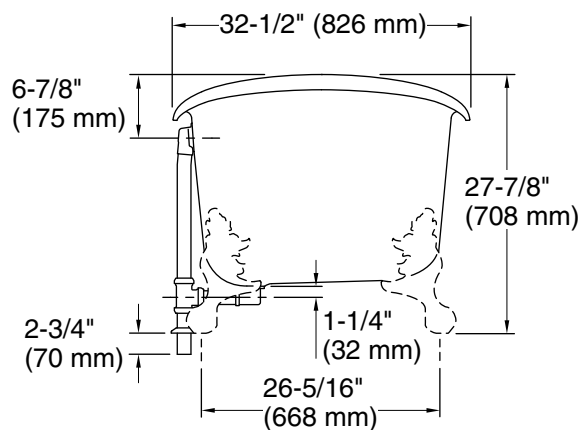

Artifacts®

66-1/8" x 32-1/2" freestanding bath
K-21000-P5

Features

- Freestanding design creates a striking focal point in your bathing area
- Integral lumbar support on both ends
- Safeguard® slip-resistant surface provides excellent traction underfoot
- Coordinates with Artifacts faucets and accessories

Technical Information

All product dimensions are nominal.

Installation:	Freestanding
Drain location:	Center rear
Basin area, bottom:	48-15/16" x 24-3/4" (1243 mm x 629 mm)
Basin area, top:	58-11/16" x 27-13/16" (1491 mm x 706 mm)
Weight:	396.2 lbs (179.7 kg)
Minimum floor load:	90 lbs/ft ² (439.4 kg/m ²)
Water depth:	14-3/8" (366 mm)
Water capacity:	90 gal (340.7 L)
Template:	1344921-7, not required, included

Notes

Measure your actual product for rough-in details.

Install this product according to the installation instructions.

The hot water supply should be 70% of the capacity of the bath or greater. Installations will vary.