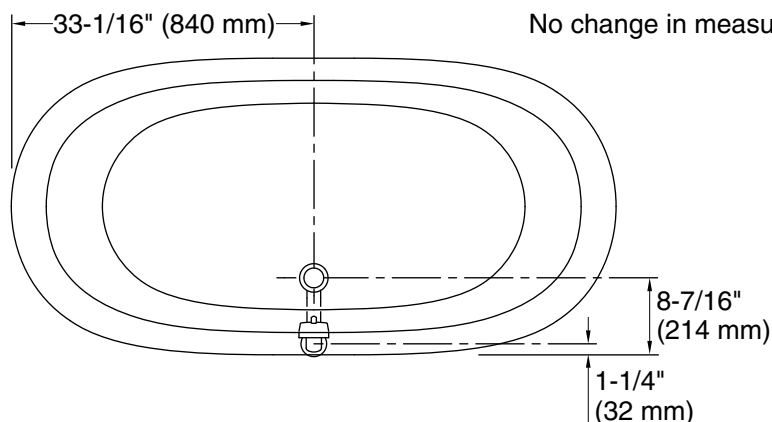

Artifacts®

66-1/8" x 32-1/2" freestanding bath
K-21000-P5

Features

- Freestanding design creates a striking focal point in your bathing area
- Integral lumbar support on both ends
- Safeguard® slip-resistant surface provides excellent traction underfoot
- Coordinates with Artifacts faucets and accessories

Technical Information

All product dimensions are nominal.

Installation:	Freestanding
Drain location:	Center rear
Basin area, bottom:	48-15/16" x 24-3/4" (1243 mm x 629 mm)
Basin area, top:	58-11/16" x 27-13/16" (1491 mm x 706 mm)
Weight:	396.2 lbs (179.7 kg)
Minimum floor load:	90 lbs/ft ² (439.4 kg/m ²)
Water depth:	14-3/8" (366 mm)
Water capacity:	90 gal (340.7 L)
Template:	1344921-7, not required, included