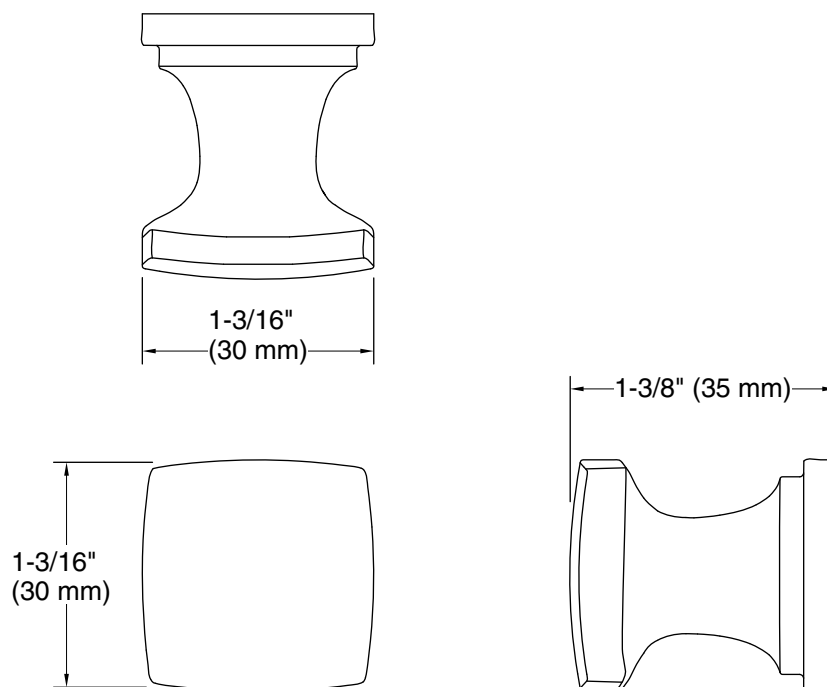

Color	Code	Description
	CP	Polished Chrome
	SN	Vibrant™ Polished Nickel
	BN	Vibrant™ Brushed Nickel
	BL	Matte Black
	2MB	Vibrant™ Brushed Moderne Brass

Technical Information

All product dimensions are nominal.