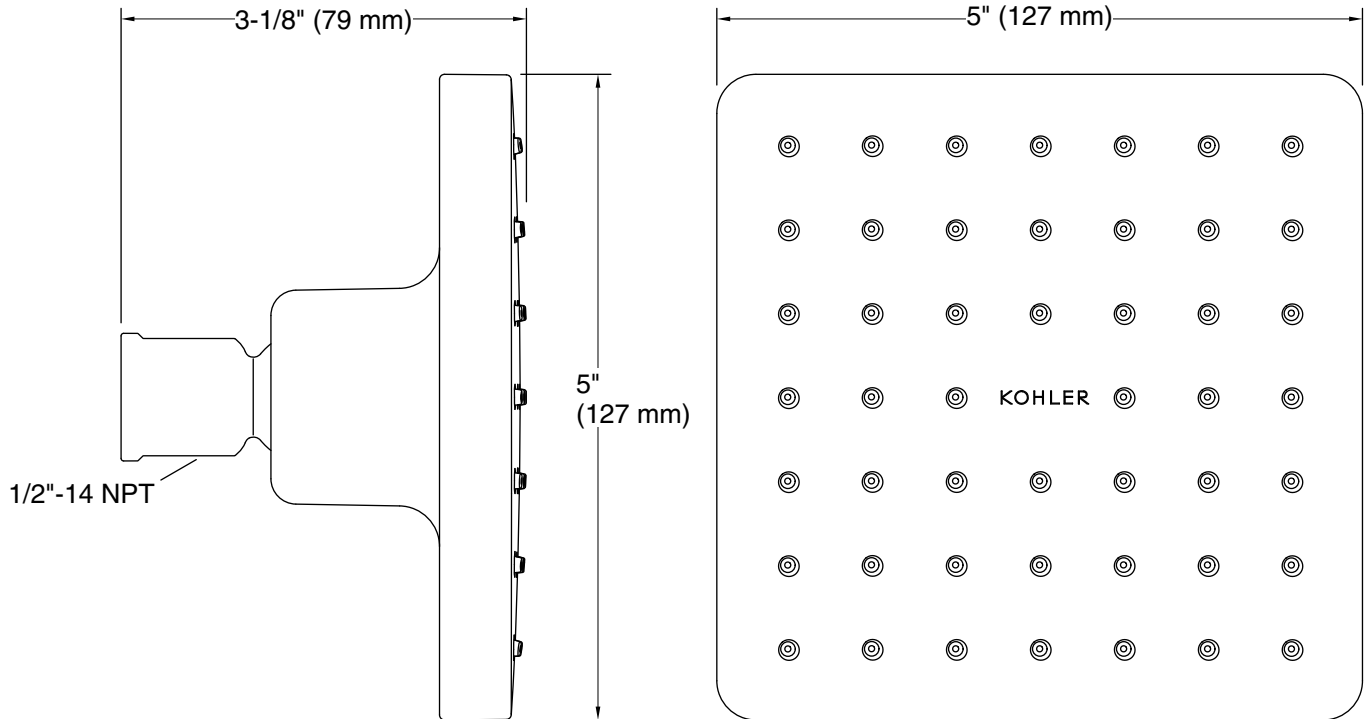

Features

- Single-function showerhead with 48 nozzle 5" (127 mm) diameter sprayface
- Optimized sprayface for maximum performance
- 1.75 gpm (6.6 lpm) maximum flow rate at 45 psi (3.1 bar)
- MasterClean™ sprayface features an easy-to-clean surface that withstands mineral buildup
- Coordinates with other products in the Parallel collection

Installation

- 1/2 -14 NPT connection
- Wall-mount

Codes/Standards

ASME A112.18.1/CSA B125.1
DOE - Energy Policy Act 1992
EPA WaterSense™
California Energy Commission (CEC)

KOHLER® Faucet Lifetime Limited Warranty

Technical Information

All product dimensions are nominal.

Drain included: No

Showerhead/Body Spray:

Rated maximum flow: 1.75 gal/min (6.6 l/min)

Pressure: 45 psi (3.1 bar)

Notes

Install this product according to the installation instructions.