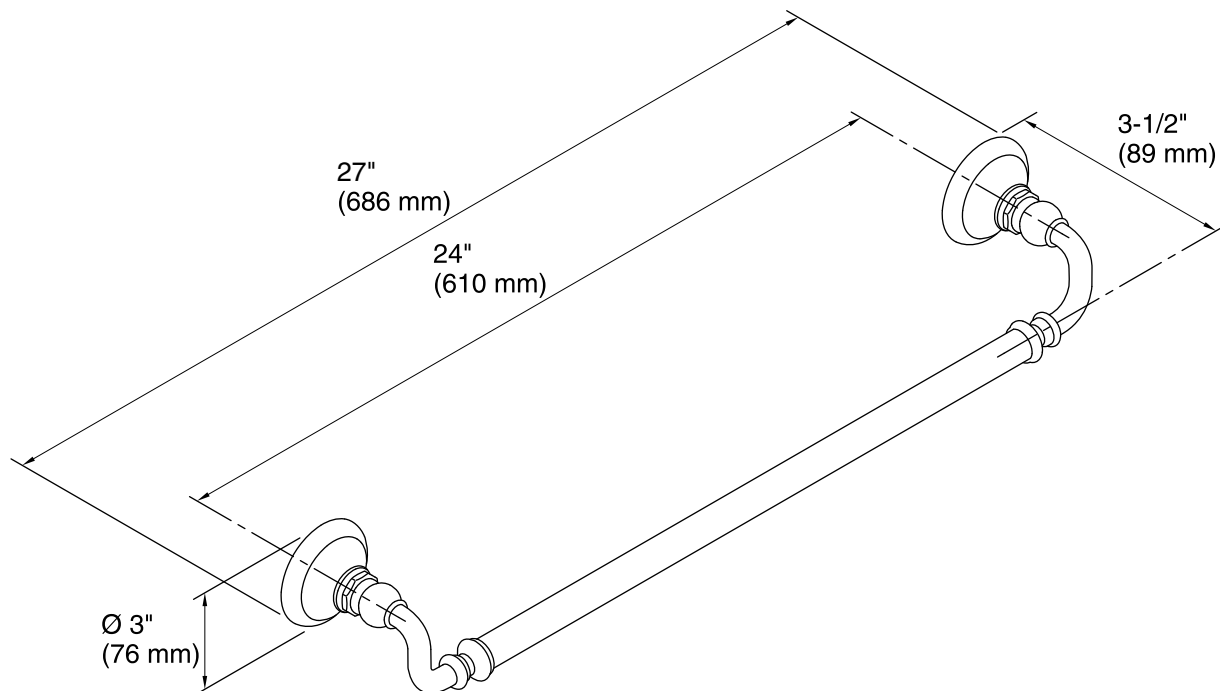

Technical Information

All product dimensions are nominal.

Notes

Install this product according to the installation guide.

CAUTION: Risk of personal injury. Do not install these products in any area where they are likely to be used inadvertently as a grab bar or support bar. These products are not designed or intended for use as a grab bar or support bar.