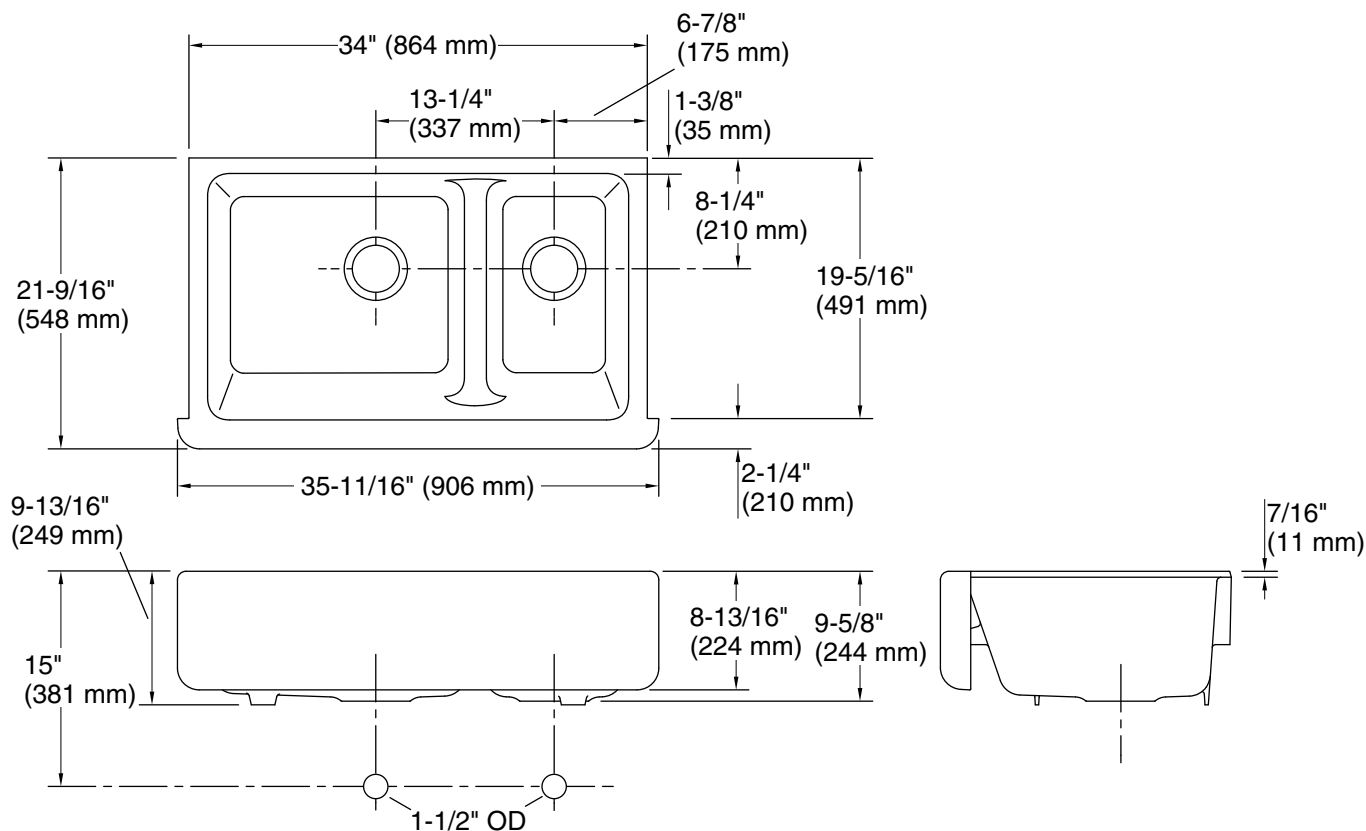

Whitehaven®
Smart Divide® 35-3/4" undermount double-bowl
farmhouse kitchen sink
K-6427

Features

- Fits minimum 36" (914 mm) apron sink base cabinet
- Large/medium bowls
- 9" (229 mm) depth provides generous workspace
- Self-Trimming® apron overlaps cabinet face for easy installation and beautiful results
- Smart Divide® feature offers a lower bowl divider that increases workspace versatility
- Bowl slopes toward drain to minimize water pooling
- Offset drain increases workspace in the sink and storage space underneath

9-19-2025 16:51 - US/CA

THE BOLD LOOK
OF **KOHLER®**

Technical Information

All product dimensions are nominal.

Basin configuration: Large Bowl on Left

Min. base cabinet width: 36" (914 mm)

Bowl area (Left): Length: 18-13/16" (478 mm)
Width: 18-1/16" (459 mm)
Bowl depth: 9" (229 mm)
Water depth: 9" (229 mm)

Bowl area (Right): Length: 10-5/16" (262 mm)
Width: 18-1/16" (459 mm)
Bowl depth: 9" (229 mm)
Water depth: 9" (229 mm)

Drain hole: 3-5/8" (92 mm)

Notes

Install this product according to the installation instructions.