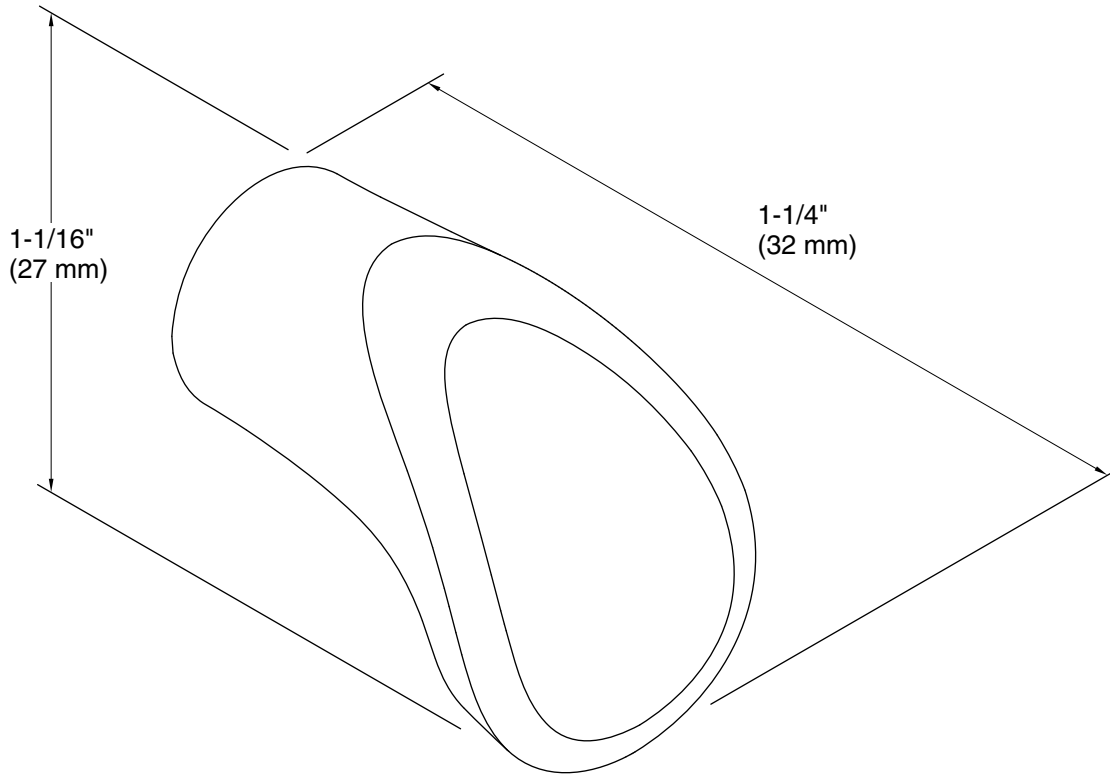

Available Colors/Finishes

Color tiles intended for reference only.

Color	Code	Description
	CP	Polished Chrome
	BN	Vibrant® Brushed Nickel

Technical Information

All product dimensions are nominal.

Material: Metal