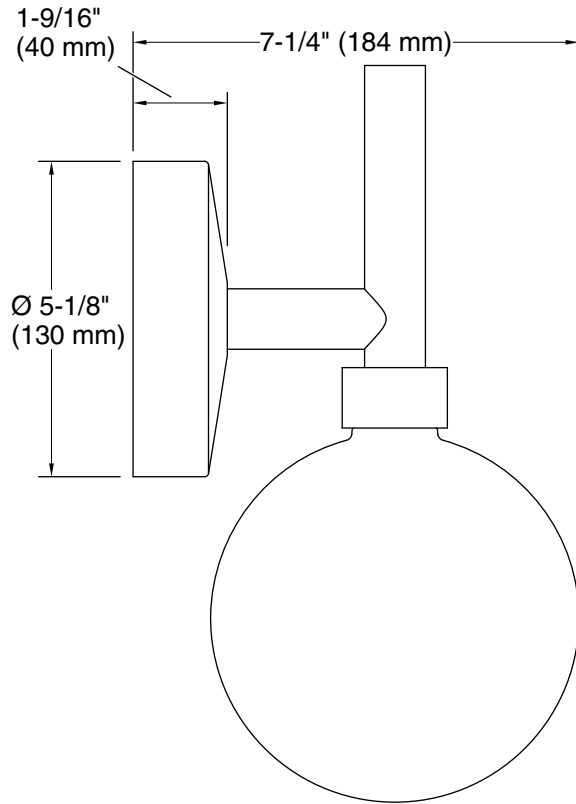

Required Electrical Service

One circuit required.

Lights: 120 V, 60 Hz

Technical Information

All product dimensions are nominal.

Installation Type: Wall-mount

Material: Steel, Aluminum, Glass

Number of Lights: 1

Lighting Type: Integrated LED

Number of Shades: 1

Shade Type: Glass - clear

Electrical component rating: LED: 60 Hz, 10 W, 450 Lumens, 3000K