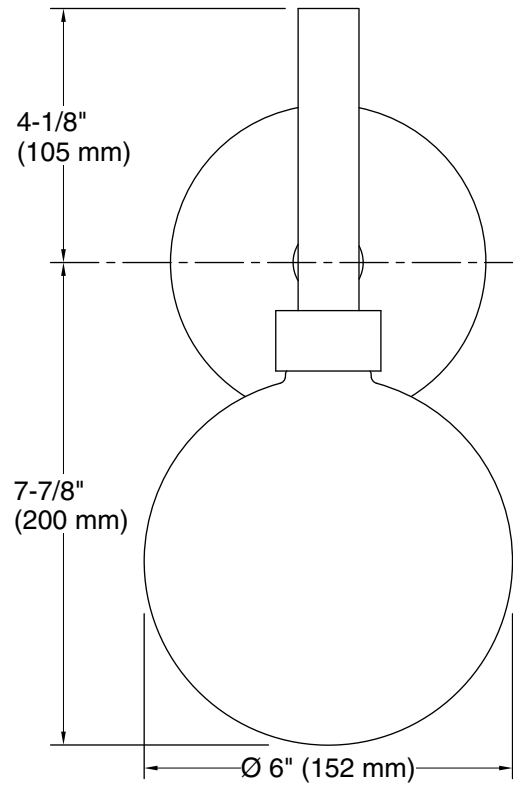

Required Electrical Service

One circuit required.

Lights: 120 V, 60 Hz

Technical Information

All product dimensions are nominal.

Installation Type: Wall-mount

Material: Steel, Aluminum, Glass

Number of Lights: 1

Lighting Type: Integrated LED

Number of Shades: 1

Shade Type: Glass - clear

Electrical component rating: LED: 60 Hz, 10 W, 450 Lumens, 3000K