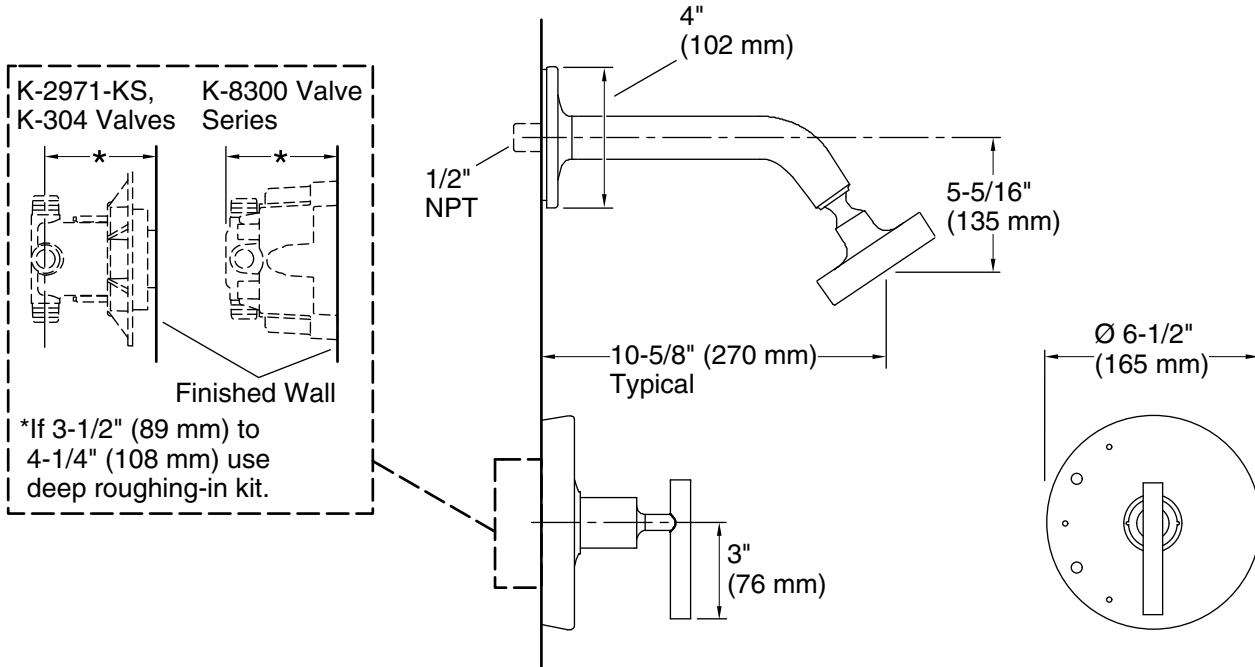

KOHLER Faucets Rite-Temp® shower trim kit with lever handle, 2.5 gpm
Purist®
K-TS14422-4

Technical Information

All product dimensions are nominal.

Drain included: No

Showerhead/Body Spray:

Rated maximum flow: 2.5 gal/min (9.5 l/min)

Pressure: 80 psi (5.5 bar)

Notes

Install the product according to the installation guide.

NOTICE: Risk of product damage. Long screws for installing trim can damage the K-2971-KS valve. Consult the trim installation guide to verify if the thin wall installation kit (88526) is needed.