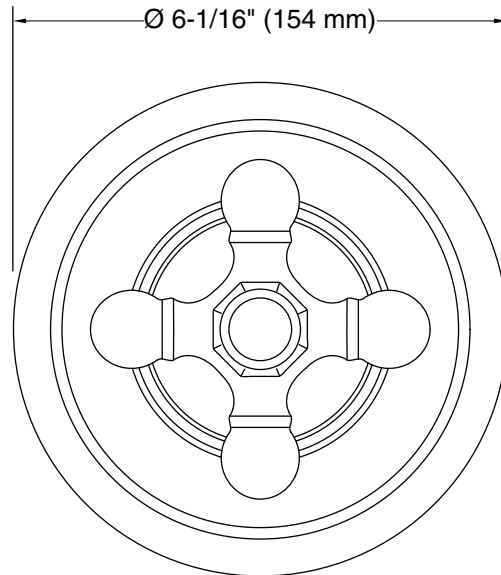

Technical Information

All product dimensions are nominal.

Spout:

Notes

Install this product according to the installation instructions.

ADA compliant when installed to the specific requirements of these regulations.