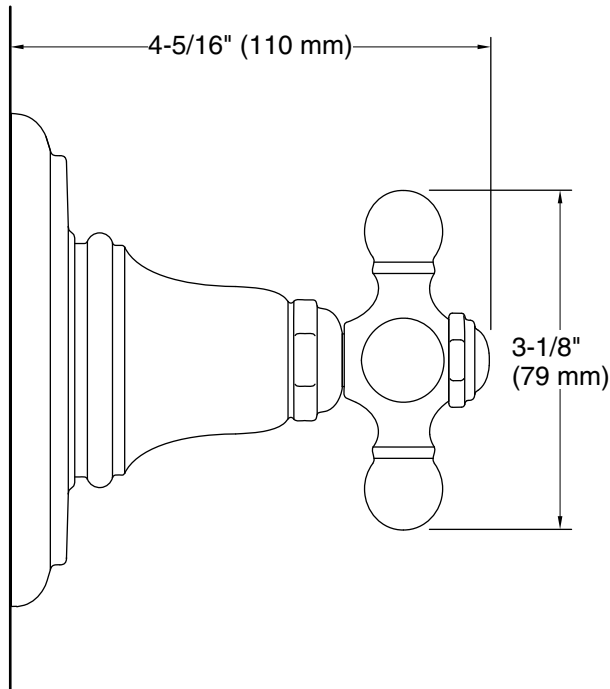

Installation

- Trim only; requires valve to complete installation (sold separately)
- Patented K-joint installation technology ensures consistent trim appearance, regardless of variability in valve rough-in

Technical Information

All product dimensions are nominal.

Spout:

Notes

Install this product according to the installation instructions.

ADA compliant when installed to the specific requirements of these regulations.