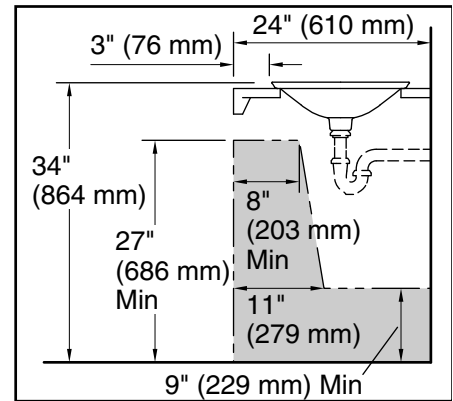

Dutchmaster Blush Floral™ Carillon® Rectangle

Vessel bathroom sink
K-30334-DM1

Recommended ADA Installation