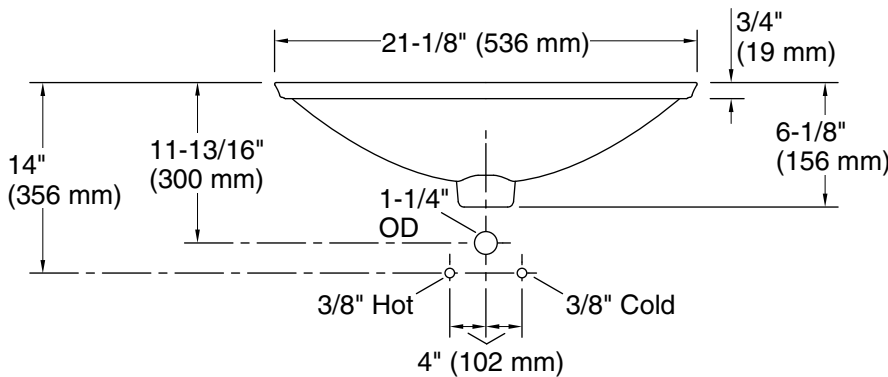

Color	Code	Description
-------	------	-------------

	0	White
---	---	-------

Dutchmaster Blush Floral™ Carillon® Rectangle

Vessel bathroom sink
K-30334-DM1

Recommended ADA Installation

Standard Installation

Technical Information

All product dimensions are nominal.

- Bowl configuration: Single
- Installation: Drop-in
- Bowl area (Only): Length: 21-1/8" (536 mm)
Width: 14-9/16" (370 mm)
Bowl depth: 4-1/8" (105 mm)
Water depth: 4-1/8" (105 mm)
- Template: 1242828, required, included