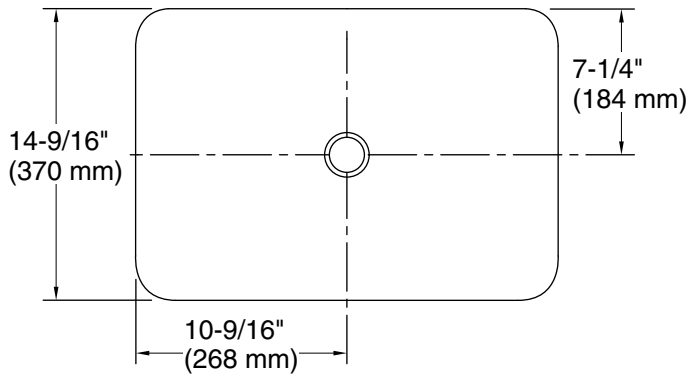

Color	Code	Description
-------	------	-------------

	0	White
---	---	-------

Dutchmaster Blush Floral™ Carillon® Rectangle

Vessel bathroom sink
K-30334-DM1

Recommended ADA Installation

Standard Installation

Technical Information

All product dimensions are nominal.

- Bowl configuration: Single
- Installation: Drop-in
- Bowl area (Only): Length: 21-1/8" (536 mm)
Width: 14-9/16" (370 mm)
Bowl depth: 4-1/8" (105 mm)
Water depth: 4-1/8" (105 mm)
- Template: 1242828, required, included