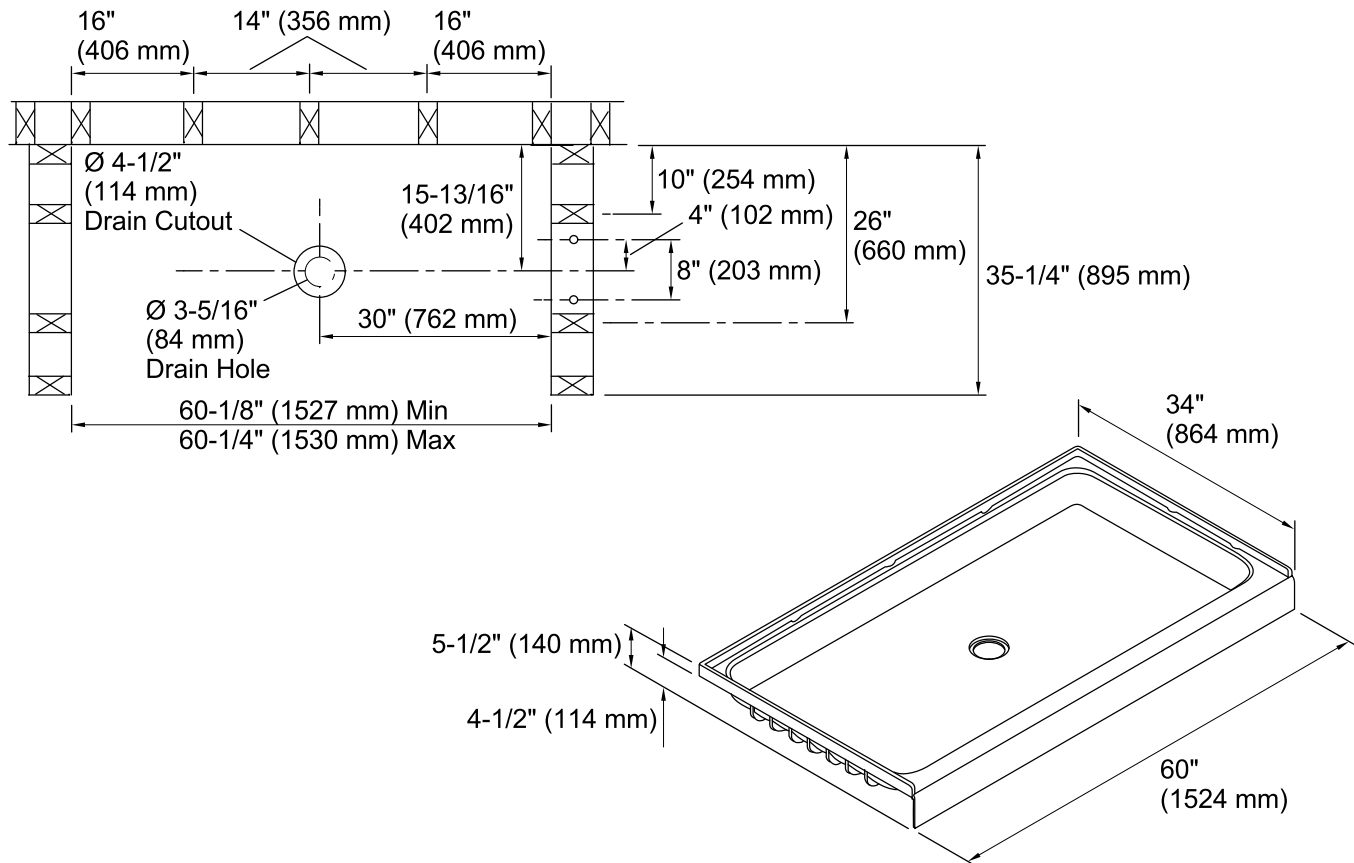

## 60" Shower Base

#### Features

- Durable high gloss finish.
- 60" (1524 mm) x 34" (864 mm) x 4-1/2" (114 mm) base finished dimensions.

For the most current Specification Sheet, go to [www.sterlingplumbing.com](http://www.sterlingplumbing.com).

10-20-2016 05:22

**Technical Information**

All product dimensions are nominal.  
 Installation: 3-Wall Alcove  
 Drain location: Center  
 Minimum flat for door: 3" (76 mm)