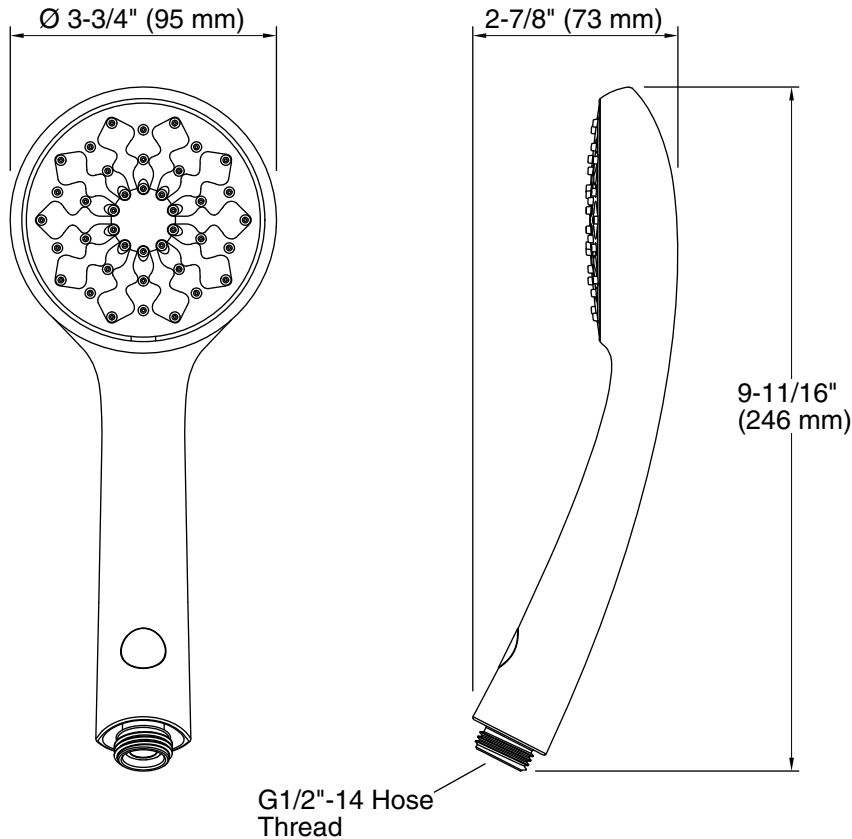

Installation

- G1/2"-14 inlet connection.

Required Products/Accessories

K-8593 72" Shower Hose

or

K-9514 60" Shower Hose

or

K-45981 72" ribbon hose

Technical Information

All product dimensions are nominal.

Handshower:

Rated maximum flow: 2 gal/min (7.6 l/min)

Notes

Install this product according to the installation guide.

Plumbing codes require approved backflow prevention devices to be installed in-line to handshowers. Please consult with local plumbing officials.