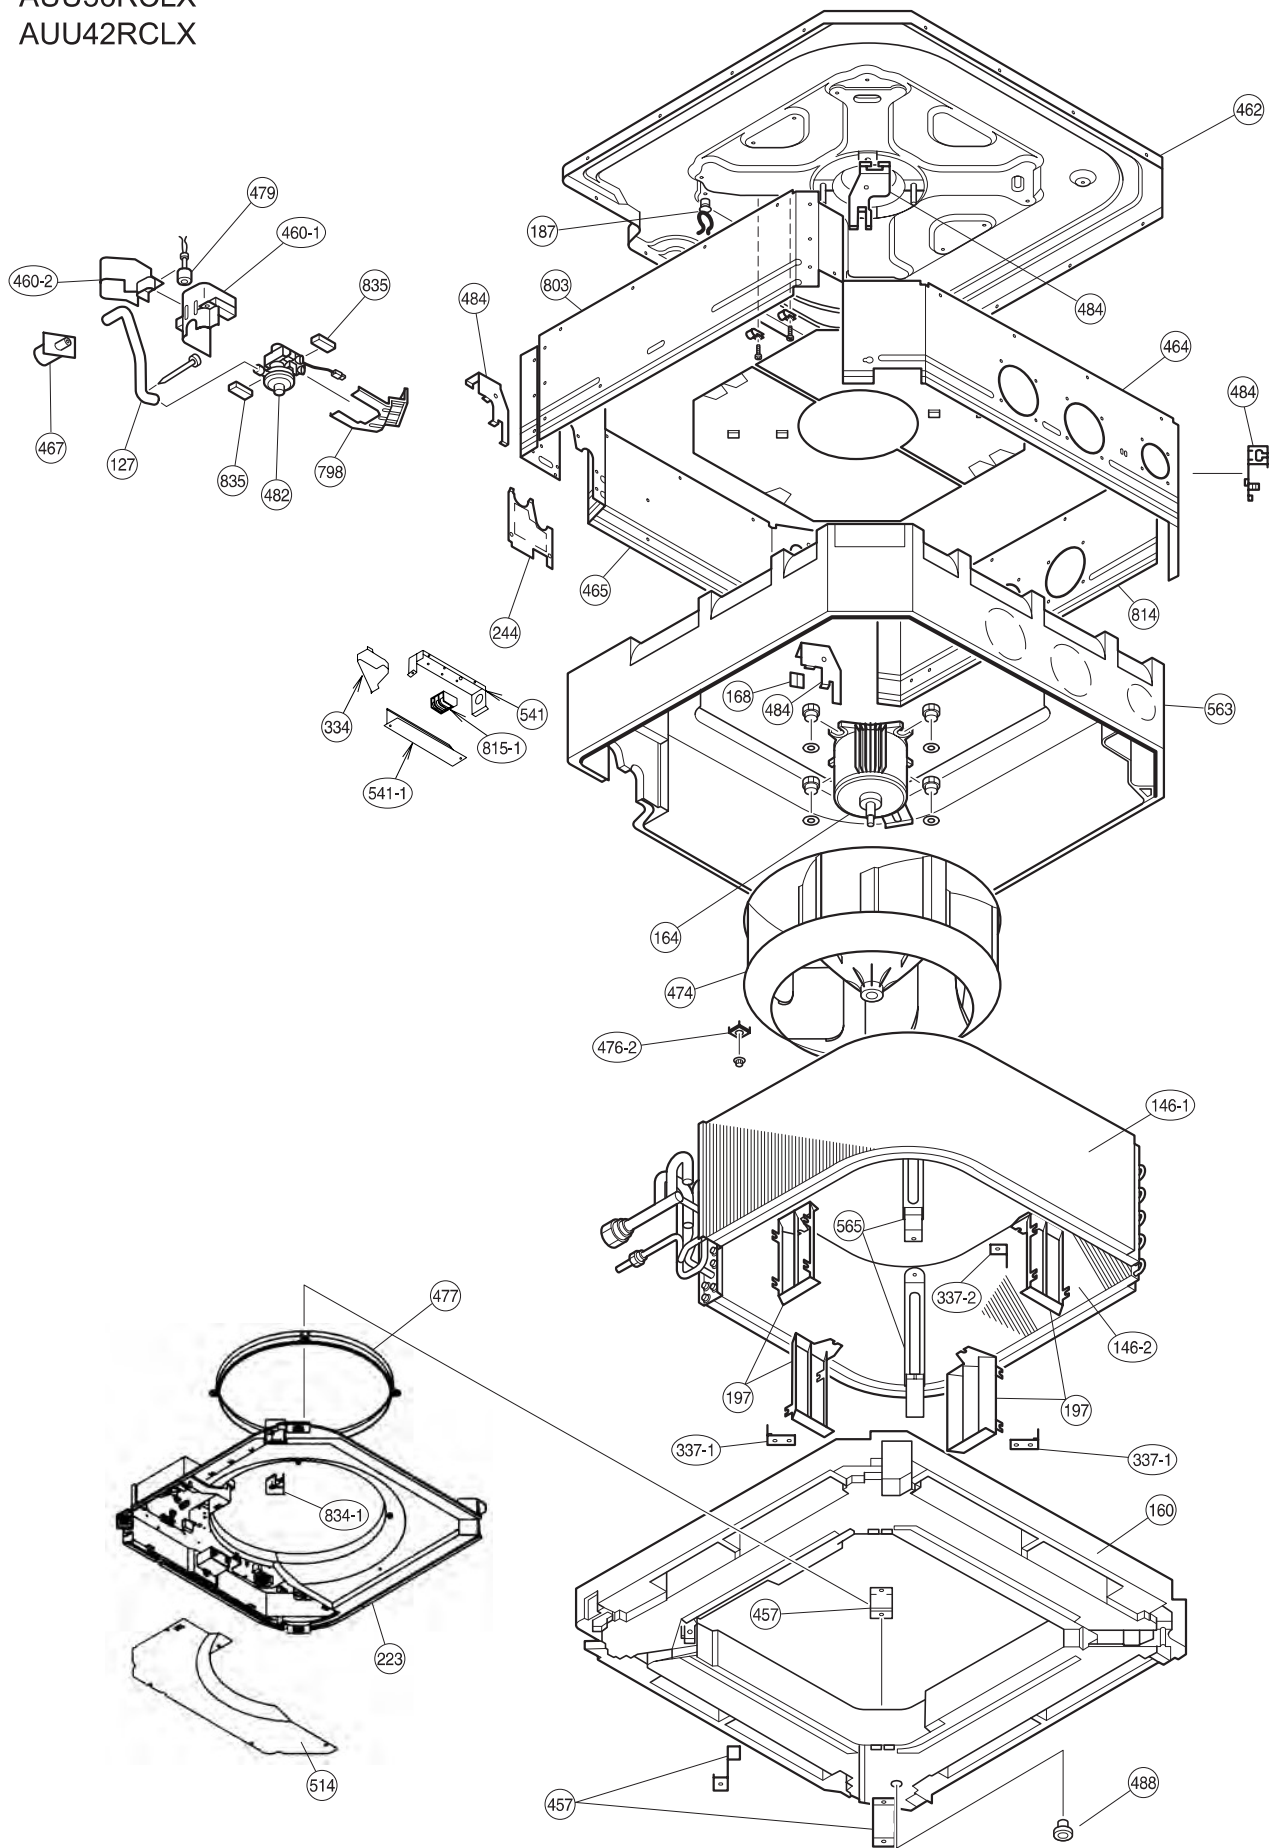

Models :
AUU36RCLX
AUU42RCLX