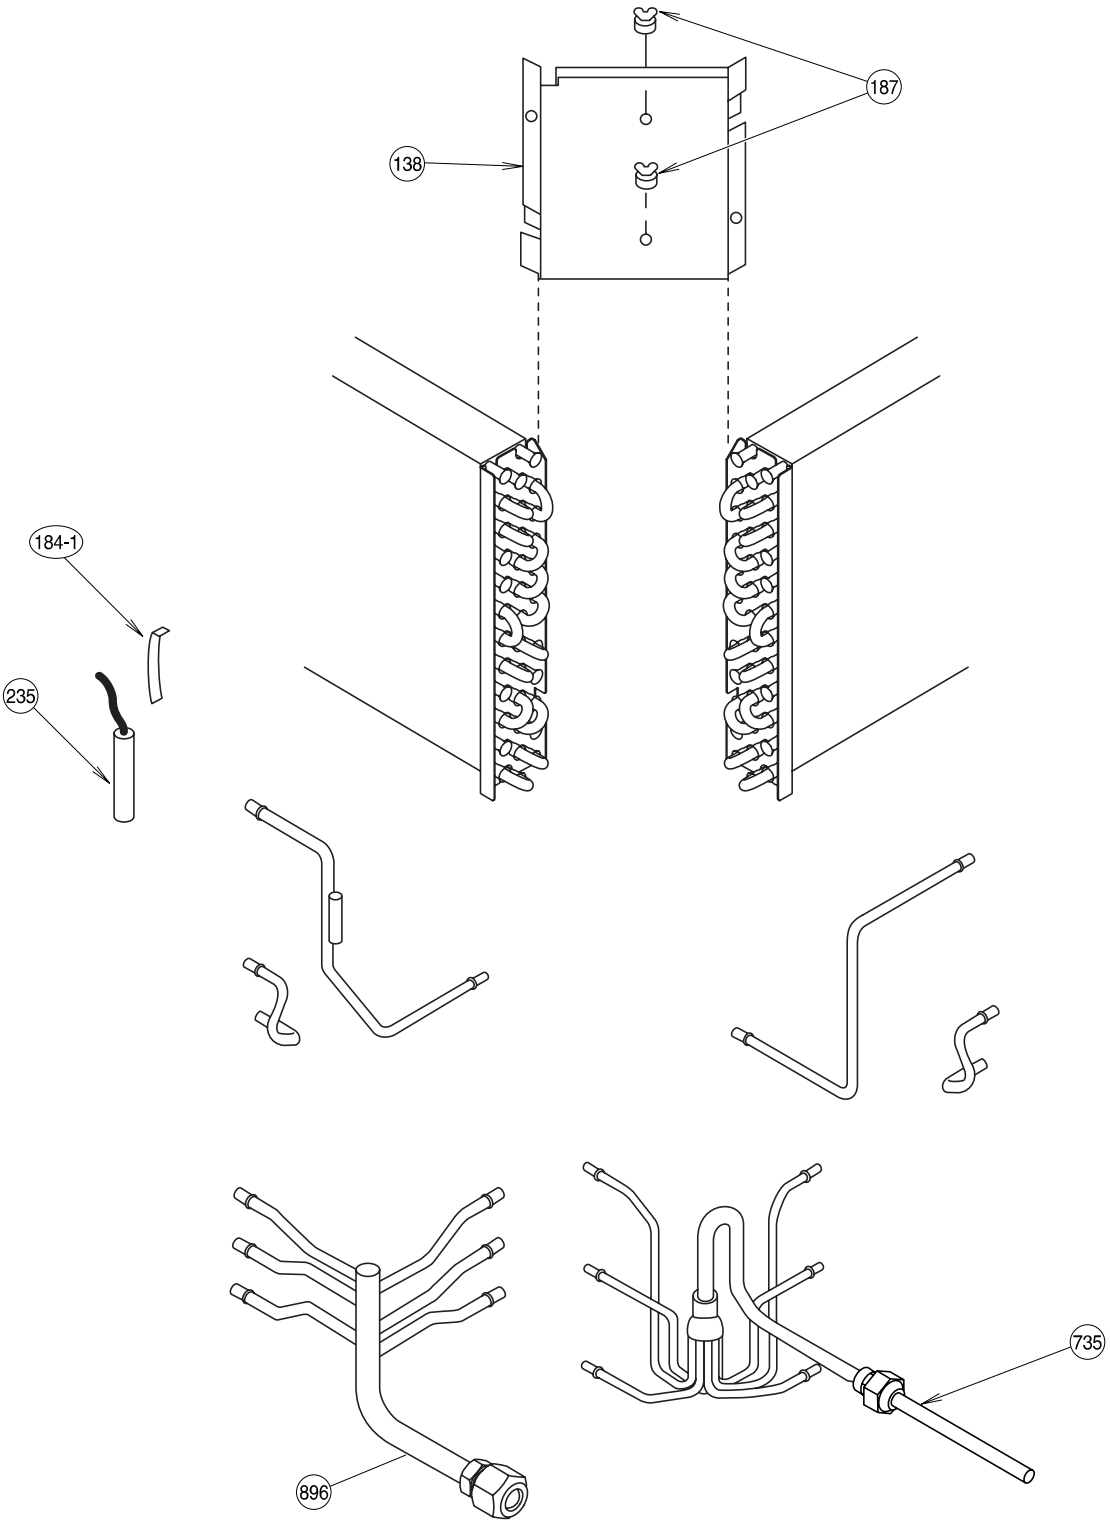

Model : AUU36RCLX

Model : AUU42RCLX

PARTS LIST

INDOOR UNIT

Ref. No.	Description	Part No.		Ord. Qty	Ref. No.	Description	Part No.		Ord. Qty
		AUU18RCLX	AUU24RCLX				AUU18RCLX	AUU24RCLX	
32	Control Box Assy	9368533007	9368533007		472-3	RFM (Grille)-C	9362740005	9362740005	
34	Capacitor (Fan Motor)	9900270049	9900270049		472-4	RFM (Grille)-D	9362741002	9362741002	
61	Decoration Plate	9362787000	9362787000		472-5	RFM (Grille)-E	9362742009	9362742009	
71	Holder (Hook)	9362782005	9362782005		474	Turbo Fan Assy	9362810012	9362810012	
93	Filter	9362766005	9362766005		476-2	Washer (Turbo Fan)	9362756006	9362756006	
122	Holder (Louver Supporter)	9362799003	9362799003		477	Bellmouth-B	9362774000	9362774000	
127	Drain Hose	9365074008	9365074008		479	Float Switch	9900361020	9900361020	
138	Separate wall	9362793001	9362793001		481	Insulation (Grille)-A	9362780001	9362780001	
146-1	Evaporator-A Assy	9373799030	9373799030		481-1	Insulation (Grille)-B	9362781008	9362781008	
146-2	Evaporator-B Assy	9373800033	9373800033		482	Pump Unit	9900360030	9900360030	
160	Kit (Drain Pan Sub Assy)	9370934014	9370934014		484	Hook	9362736008	9362736008	
164	Motor, Induction	9601558026	9601558026		487	Hinge Wire (Grille)	9362754002	9362754002	
168	Cabinet-E	9362735001	9362735001		488	Drain Pan Plug	313005174654	313005174654	
184-1	Thermistor Spring-A	313728262708	313728262708		514	Control Box Cover	9368524005	9368524005	
187	Clamp No. 1219	313361271706	313361271706		522	Joint Gear	9362772006	9362772006	
195	Binder-C	313361275805	313361275805		541	Terminal Base	9368529017	9368529017	
197	Wind Guide Board	9373444015	9373444015		541-1	Terminal Cover	9368530006	9368530006	
212	Clamp NK-4N	313714328805	313714328805		542	Panel Base	9362759014	9362759014	
223	Control Box	9368523015	9368523015		543	Holder (Panel Frame)	9362761017	9362761017	
226	Motor Gear	9362764001	9362764001		544	Holder (Panel Base)	9362760010	9362760010	
234	Room Temp. Thermistor	9703299025	9703299025		545	Panel Frame	9362758017	9362758017	
235	Pipe Temp. Thermistor	9703297014	9703297014		563	Inner Box	9362797009	9362797009	
236	Controller PCB Assy	9705914223 (K01AL-050KHSE-C1)	9705914230 (K01AL-05L1HSE-C1)		565	Evaporator Holder Assy	9362802024	9362802024	
240	Remote Control Unit	9372266144	9372266144		625	Cord Bushing	9359240006	9359240006	
244	Pipe Cover Assy	9362819015	9362819015		690	Joint-A	9362773003	9362773003	
253-A	Wire Assy	9372714010	9372714010		692	Joint Shaft	9362771009	9362771009	
320-1	Wire Clamp Metal	313483219905	313483219905		705	Louver Assy	9362836012	9362836012	
334	Wire Cover	9370624007	9370624007		710	Intake Grille	9362767019	9362767019	
337-1	RFM (Eva.)-A	9362749008	9362749008		731-2	Holder	0600241018	0600241018	
337-2	RFM (Eva.)-B	9362750004	9362750004		735	Distributor Assy	9371325262	9371325040	
338	Motor Holder	9362765008	9362765008		777-1	Hook (Grille)-A	9362779012	9362779012	
380	Locking Spacer	313209391403	313209391403		777-2	Hook (Grille)-B	9362778015	9362778015	
381-4	Spacer	0600118075	0600118075		798	Drain Pump Holder	9362753005	9362753005	
457	RFM (Drain Pan)	9362757003	9362757003		803	Cabinet-D	9362792004	9362792004	
460-1	Pump Cover-A	9362775007	9362775007		814	Cabinet-C	9362791007	9362791007	
460-2	Pump Cover-B	9362776004	9362776004		815-1	Terminal-3P	9306489083	9306489083	
462	Panel (Top) Assy	9362806022	9362806022		815-2	Terminal-3P	9703345012	9703345012	
464	Cabinet-A Assy	9362807012	9362807012		834-1	Cover (Wire)-A	9362789004	9362789004	
465	Cabinet-B Assy	9362808019	9362808019		834-2	Cover (Wire)-B	9362788007	9362788007	
467	Drain Port	9362786003	9362786003		835	Cushion (Pump)	9362777001	9362777001	
468	M10 Nut-A (Large)	313005446653	313005446653		847	Louver Supporter	9362770019	9362770019	
469	M10 Nut-B (Small)	313005446759	313005446759		858	Spring (Grille)	9362755009	9362755009	
472-1	RFM (Grille)-A	9362738002	9362738002		875	Power Supply PCB Assy	9704561329	9704561329	
472-2	RFM (Grille)-B	9362739009	9362739009		876-2	Motor, Step	9900362027	9900362027	
					896	Coupling Pipe Assy	9373038320	9371333038	