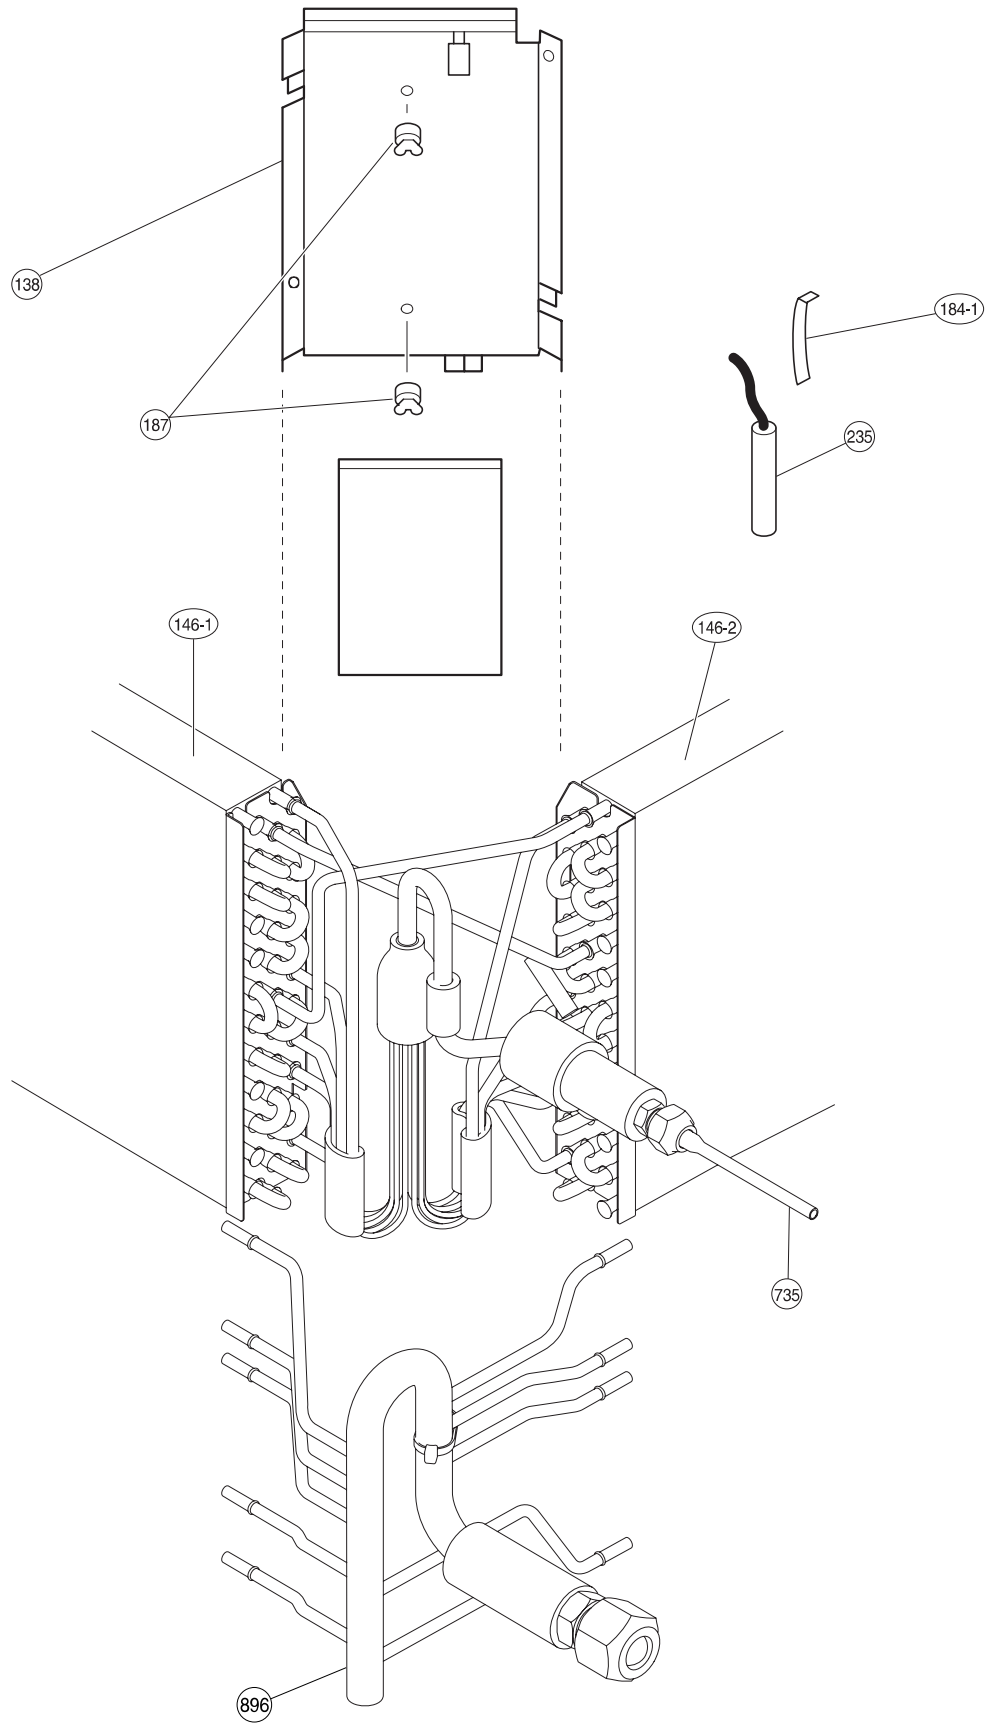

Model : AUU36RCLX

Model : AUU42RCLX

PARTS LIST

INDOOR UNIT

Ref. No.	Description	Part No.		Ord. Qty	Ref. No.	Description	Part No.		Ord. Qty
		AUU18RCLX	AUU24RCLX				AUU18RCLX	AUU24RCLX	
32	Control Box Assy	9368533007	9368533007		472-3	RFM (Grille)-C	9362740005	9362740005	
34	Capacitor (Fan Motor)	9900270049	9900270049		472-4	RFM (Grille)-D	9362741002	9362741002	
61	Decoration Plate	9362787000	9362787000		472-5	RFM (Grille)-E	9362742009	9362742009	
71	Holder (Hook)	9362782005	9362782005		474	Turbo Fan Assy	9362810012	9362810012	
93	Filter	9362766005	9362766005		476-2	Washer (Turbo Fan)	9362756006	9362756006	
122	Holder (Louver Supporter)	9362799003	9362799003		477	Bellmouth-B	9362774000	9362774000	
127	Drain Hose	9365074008	9365074008		479	Float Switch	9900361020	9900361020	
138	Separate wall	9362793001	9362793001		481	Insulation (Grille)-A	9362780001	9362780001	
146-1	Evaporator-A Assy	9373799030	9373799030		481-1	Insulation (Grille)-B	9362781008	9362781008	
146-2	Evaporator-B Assy	9373800033	9373800033		482	Pump Unit	9900360030	9900360030	
160	Kit (Drain Pan Sub Assy)	9370934014	9370934014		484	Hook	9362736008	9362736008	
164	Motor, Induction	9601558026	9601558026		487	Hinge Wire (Grille)	9362754002	9362754002	
168	Cabinet-E	9362735001	9362735001		488	Drain Pan Plug	313005174654	313005174654	
184-1	Thermistor Spring-A	313728262708	313728262708		514	Control Box Cover	9368524005	9368524005	
187	Clamp No. 1219	313361271706	313361271706		522	Joint Gear	9362772006	9362772006	
195	Binder-C	313361275805	313361275805		541	Terminal Base	9368529017	9368529017	
197	Wind Guide Board	9373444015	9373444015		541-1	Terminal Cover	9368530006	9368530006	
212	Clamp NK-4N	313714328805	313714328805		542	Panel Base	9362759014	9362759014	
223	Control Box	9368523015	9368523015		543	Holder (Panel Frame)	9362761017	9362761017	
226	Motor Gear	9362764001	9362764001		544	Holder (Panel Base)	9362760010	9362760010	
234	Room Temp. Thermistor	9703299025	9703299025		545	Panel Frame	9362758017	9362758017	
235	Pipe Temp. Thermistor	9703297014	9703297014		563	Inner Box	9362797009	9362797009	
236	Controller PCB Assy	9705914223 (K01AL-050KHSE-C1)	9705914230 (K01AL-05L1HSE-C1)		565	Evaporator Holder Assy	9362802024	9362802024	
240	Remote Control Unit	9372266144	9372266144		625	Cord Bushing	9359240006	9359240006	
244	Pipe Cover Assy	9362819015	9362819015		690	Joint-A	9362773003	9362773003	
253-A	Wire Assy	9372714010	9372714010		692	Joint Shaft	9362771009	9362771009	
320-1	Wire Clamp Metal	313483219905	313483219905		705	Louver Assy	9362836012	9362836012	
334	Wire Cover	9370624007	9370624007		710	Intake Grille	9362767019	9362767019	
337-1	RFM (Eva.)-A	9362749008	9362749008		731-2	Holder	0600241018	0600241018	
337-2	RFM (Eva.)-B	9362750004	9362750004		735	Distributor Assy	9371325262	9371325040	
338	Motor Holder	9362765008	9362765008		777-1	Hook (Grille)-A	9362779012	9362779012	
380	Locking Spacer	313209391403	313209391403		777-2	Hook (Grille)-B	9362778015	9362778015	
381-4	Spacer	0600118075	0600118075		798	Drain Pump Holder	9362753005	9362753005	
457	RFM (Drain Pan)	9362757003	9362757003		803	Cabinet-D	9362792004	9362792004	
460-1	Pump Cover-A	9362775007	9362775007		814	Cabinet-C	9362791007	9362791007	
460-2	Pump Cover-B	9362776004	9362776004		815-1	Terminal-3P	9306489083	9306489083	
462	Panel (Top) Assy	9362806022	9362806022		815-2	Terminal-3P	9703345012	9703345012	
464	Cabinet-A Assy	9362807012	9362807012		834-1	Cover (Wire)-A	9362789004	9362789004	
465	Cabinet-B Assy	9362808019	9362808019		834-2	Cover (Wire)-B	9362788007	9362788007	
467	Drain Port	9362786003	9362786003		835	Cushion (Pump)	9362777001	9362777001	
468	M10 Nut-A (Large)	313005446653	313005446653		847	Louver Supporter	9362770019	9362770019	
469	M10 Nut-B (Small)	313005446759	313005446759		858	Spring (Grille)	9362755009	9362755009	
472-1	RFM (Grille)-A	9362738002	9362738002		875	Power Supply PCB Assy	9704561329	9704561329	
472-2	RFM (Grille)-B	9362739009	9362739009		876-2	Motor, Step	9900362027	9900362027	
					896	Coupling Pipe Assy	9373038320	9371333038	