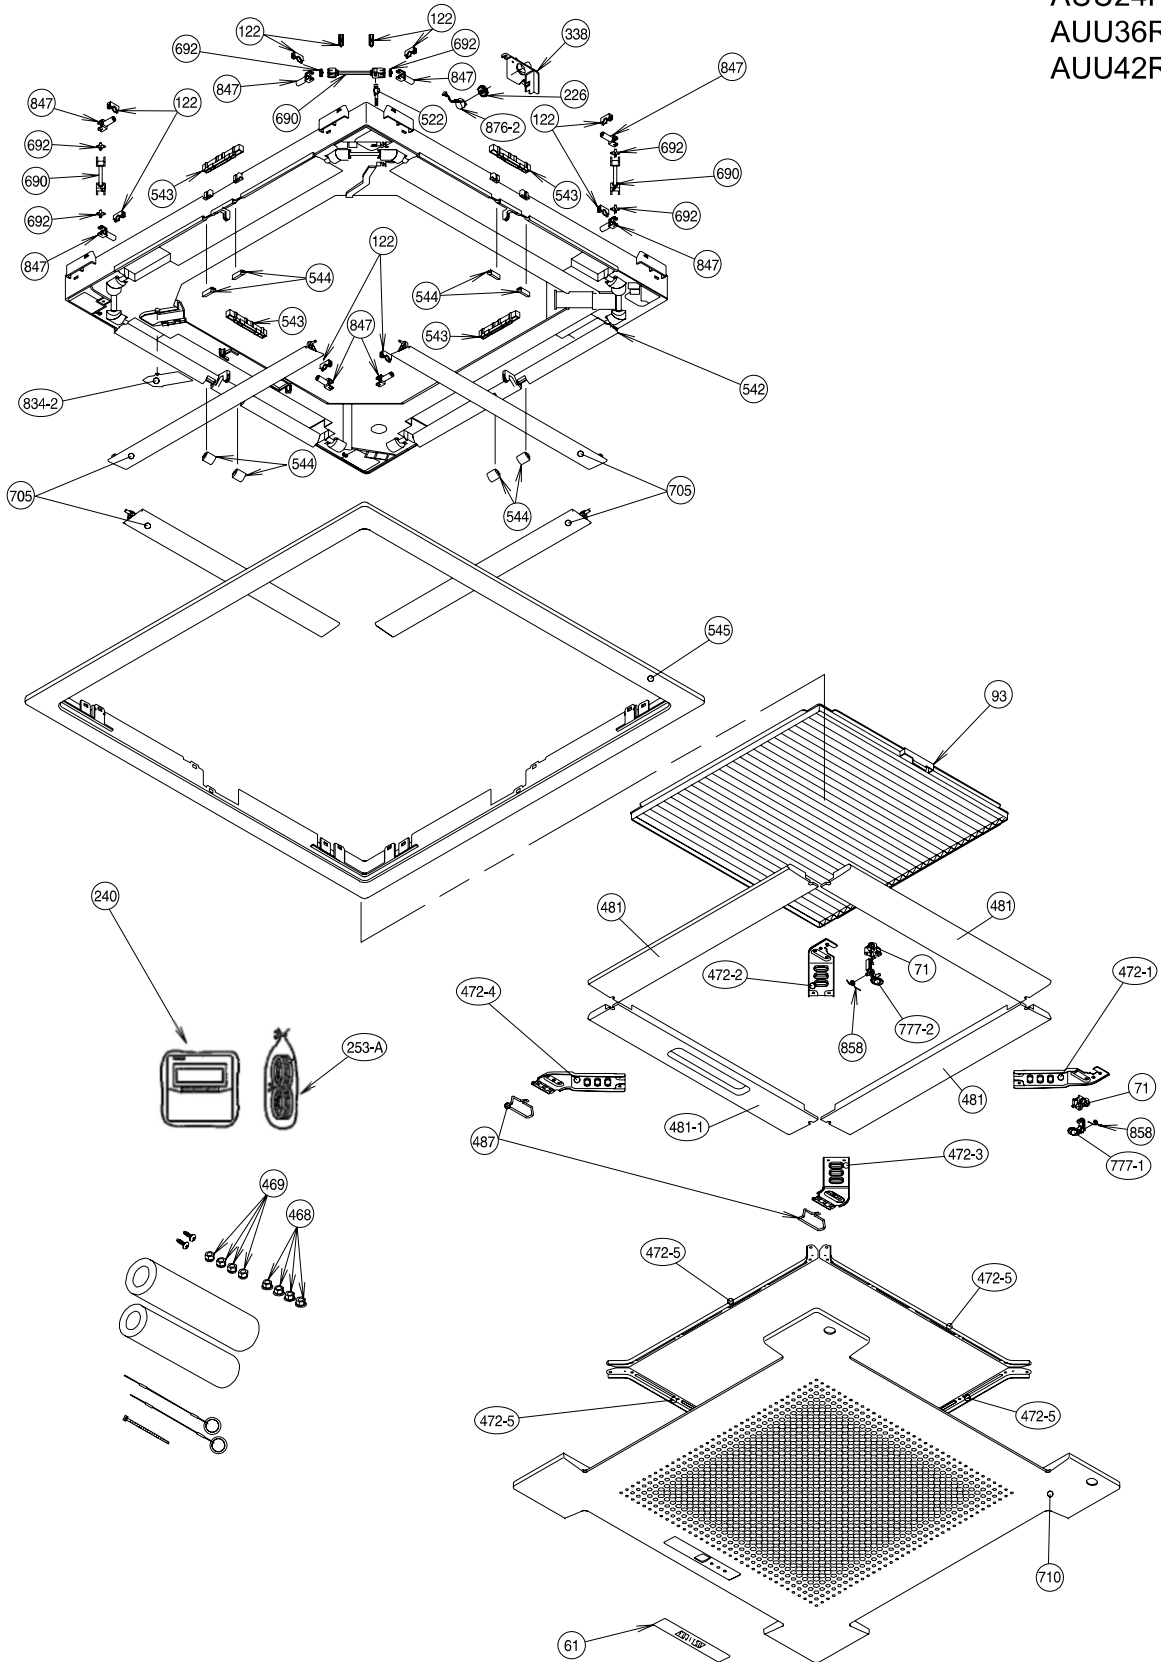

DISASSEMBLY ILLUSTRATION

Models :
AUU18RCLX
AUU24RCLX
AUU36RCLX
AUU42RCLX