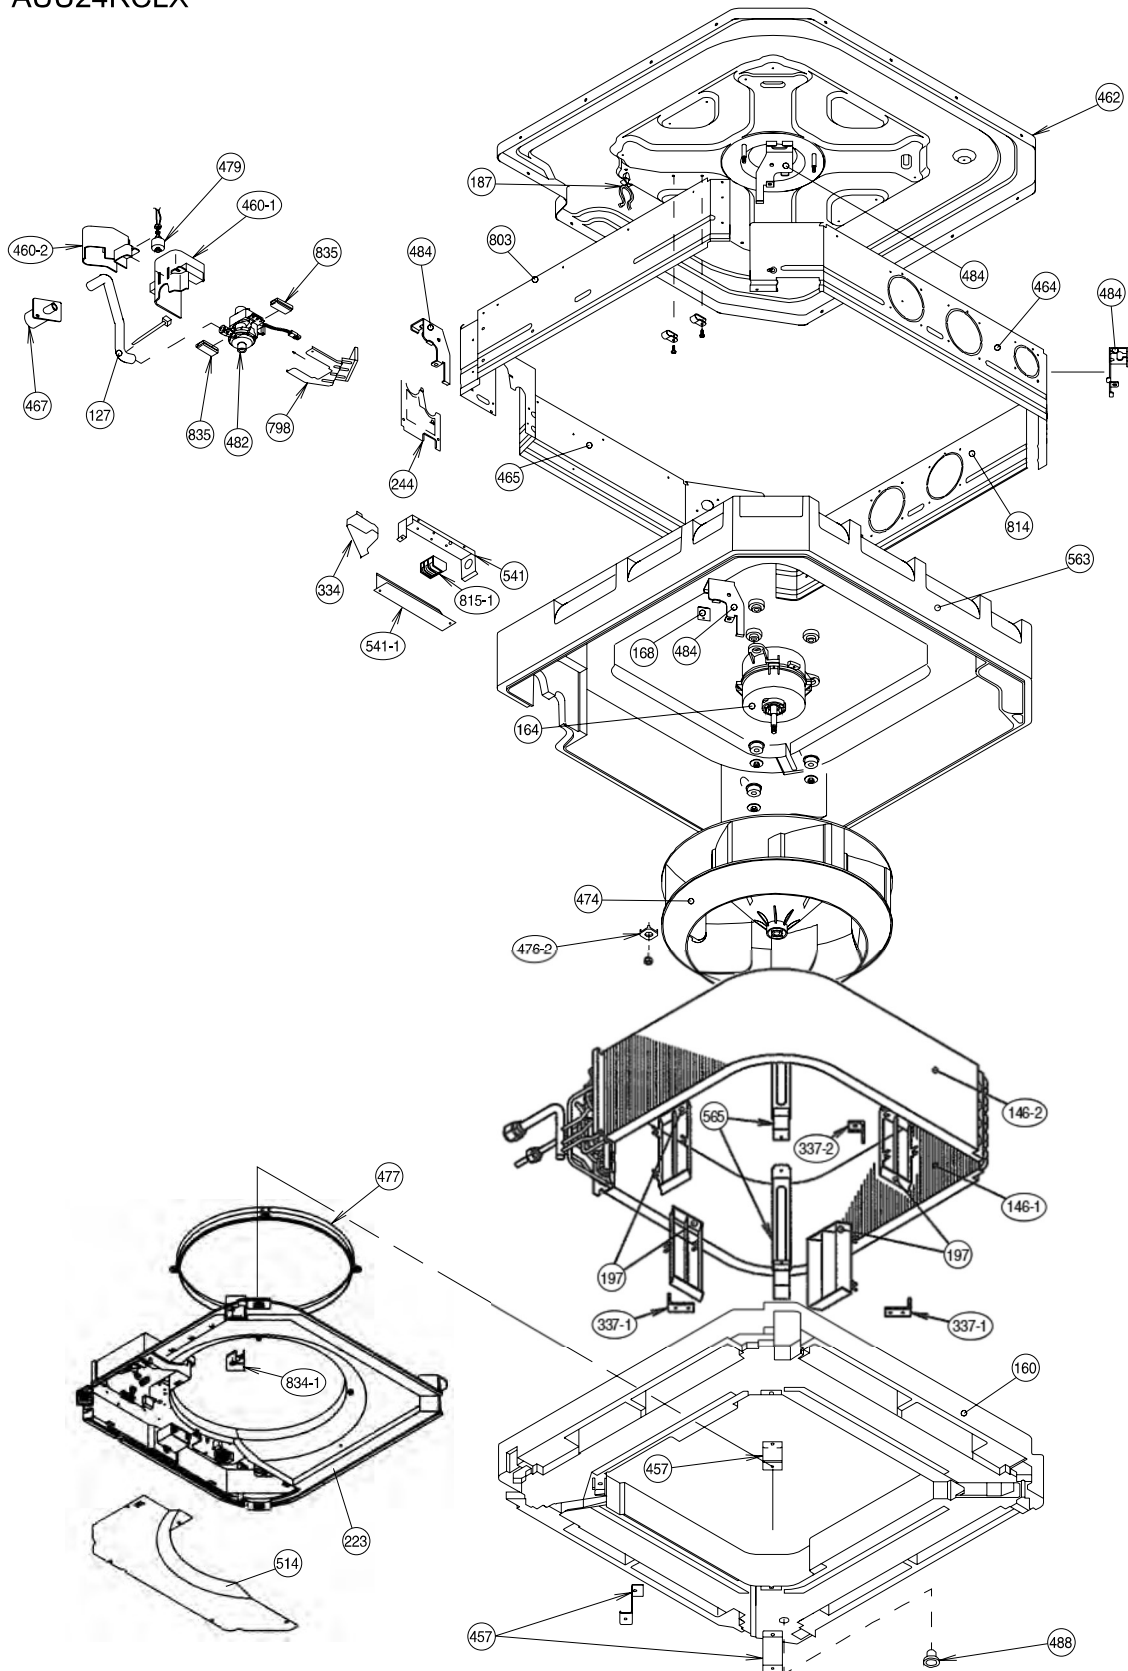

Models :
AUU18RCLX
AUU24RCLX