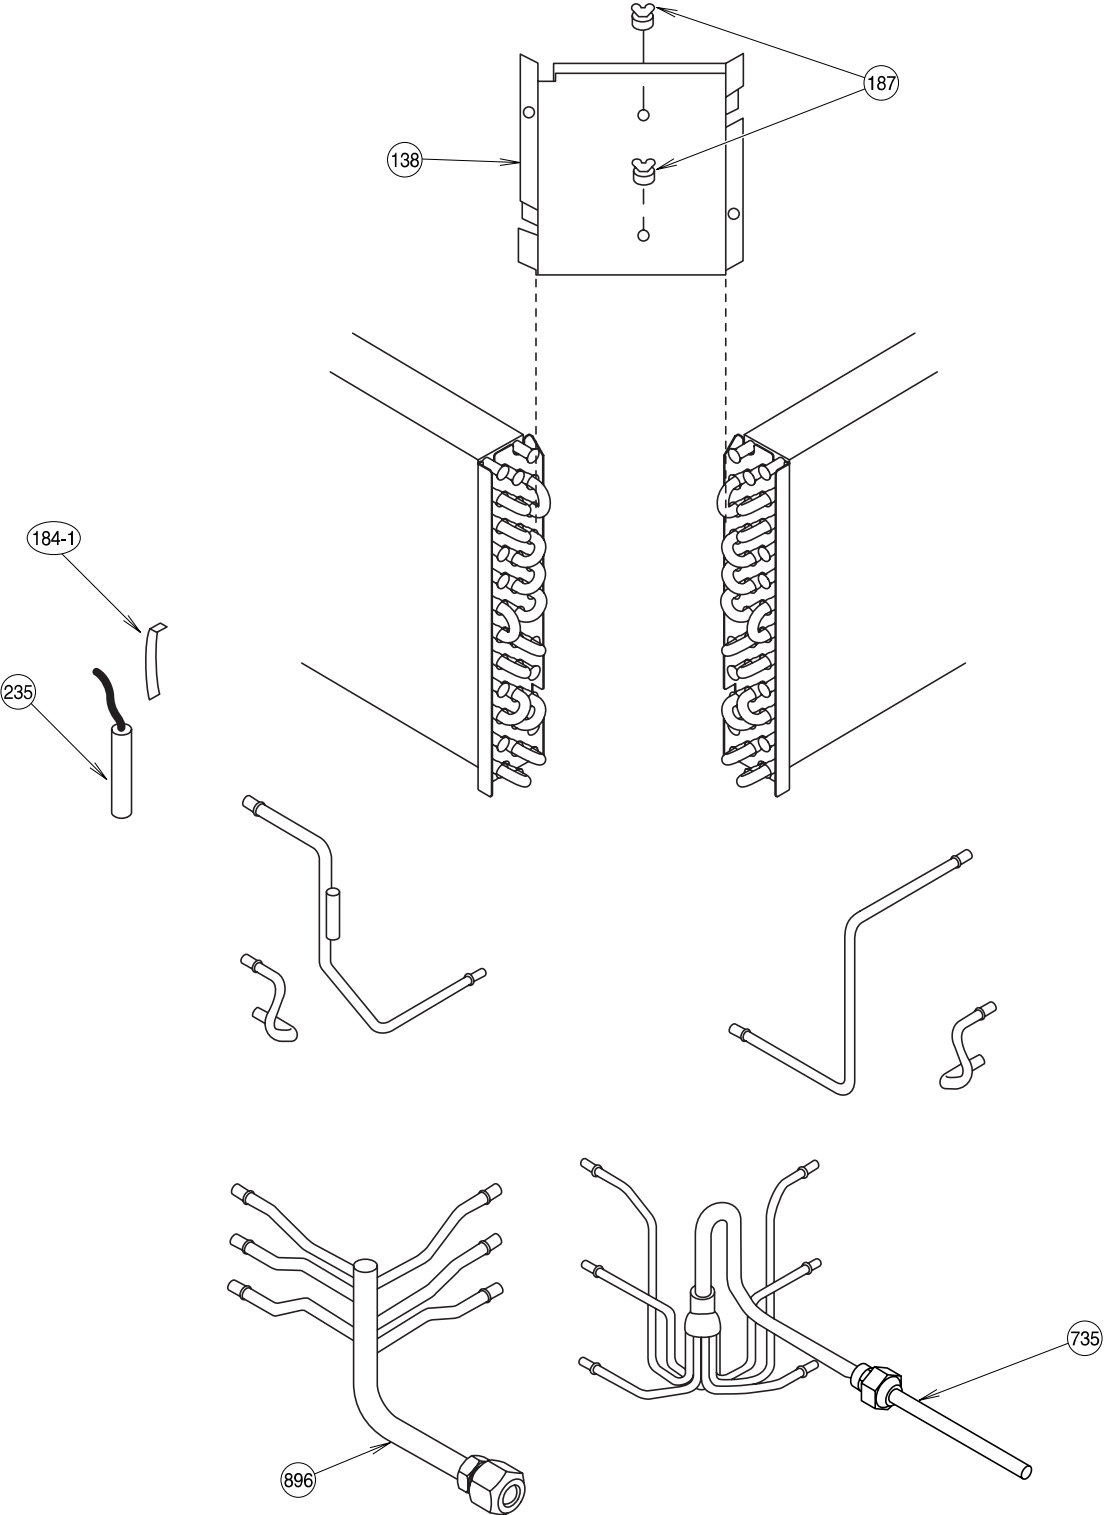

Model : AUU36RCLX

Model : AUU42RCLX

PARTS LIST

INDOOR UNIT

Ref. No.	Description	Part No.		Ord. Qty	Ref. No.	Description	Part No.		Ord. Qty
		AUU18RCLX	AUU24RCLX				AUU18RCLX	AUU24RCLX	
32	Control Box Assy	9368533007	9368533007		472-3	RFM (Grille)-C	9362740005	9362740005	
34	Capacitor (Fan Motor)	9900270049	9900270049		472-4	RFM (Grille)-D	9362741002	9362741002	
61	Decoration Plate	9362787000	9362787000		472-5	RFM (Grille)-E	9362742009	9362742009	
71	Holder (Hook)	9362782005	9362782005		474	Turbo Fan Assy	9362810012	9362810012	
93	Filter	9362766005	9362766005		476-2	Washer (Turbo Fan)	9362756006	9362756006	
122	Holder (Louver Supporter)	9362799003	9362799003		477	Bellmouth-B	9362774000	9362774000	
127	Drain Hose	9365074008	9365074008		479	Float Switch	9900361020	9900361020	
138	Separate wall	9362793001	9362793001		481	Insulation (Grille)-A	9362780001	9362780001	
146-1	Evaporator-A Assy	9373799030	9373799030		481-1	Insulation (Grille)-B	9362781008	9362781008	
146-2	Evaporator-B Assy	9373800033	9373800033		482	Pump Unit	9900360030	9900360030	
160	Kit (Drain Pan Sub Assy)	9370934014	9370934014		484	Hook	9362736008	9362736008	
164	Motor, Induction	9601558026	9601558026		487	Hinge Wire (Grille)	9362754002	9362754002	
168	Cabinet-E	9362735001	9362735001		488	Drain Pan Plug	313005174654	313005174654	
184-1	Thermistor Spring-A	313728262708	313728262708		514	Control Box Cover	9368524005	9368524005	
187	Clamp No. 1219	313361271706	313361271706		522	Joint Gear	9362772006	9362772006	
195	Binder-C	313361275805	313361275805		541	Terminal Base	9368529017	9368529017	
197	Wind Guide Board	9373444015	9373444015		541-1	Terminal Cover	9368530006	9368530006	
212	Clamp NK-4N	313714328805	313714328805		542	Panel Base	9362759014	9362759014	
223	Control Box	9368523015	9368523015		543	Holder (Panel Frame)	9362761017	9362761017	
226	Motor Gear	9362764001	9362764001		544	Holder (Panel Base)	9362760010	9362760010	
234	Room Temp. Thermistor	9703299025	9703299025		545	Panel Frame	9362758017	9362758017	
235	Pipe Temp. Thermistor	9703297014	9703297014		563	Inner Box	9362797009	9362797009	
236	Controller PCB Assy	9705914223 (K01AL-050KHSE-C1)	9705914230 (K01AL-05L1HSE-C1)		565	Evaporator Holder Assy	9362802024	9362802024	
240	Remote Control Unit	9372266144	9372266144		625	Cord Bushing	9359240006	9359240006	
244	Pipe Cover Assy	9362819015	9362819015		690	Joint-A	9362773003	9362773003	
253-A	Wire Assy	9372714010	9372714010		692	Joint Shaft	9362771009	9362771009	
320-1	Wire Clamp Metal	313483219905	313483219905		705	Louver Assy	9362836012	9362836012	
334	Wire Cover	9370624007	9370624007		710	Intake Grille	9362767019	9362767019	
337-1	RFM (Eva.)-A	9362749008	9362749008		731-2	Holder	0600241018	0600241018	
337-2	RFM (Eva.)-B	9362750004	9362750004		735	Distributor Assy	9371325262	9371325040	
338	Motor Holder	9362765008	9362765008		777-1	Hook (Grille)-A	9362779012	9362779012	
380	Locking Spacer	313209391403	313209391403		777-2	Hook (Grille)-B	9362778015	9362778015	
381-4	Spacer	0600118075	0600118075		798	Drain Pump Holder	9362753005	9362753005	
457	RFM (Drain Pan)	9362757003	9362757003		803	Cabinet-D	9362792004	9362792004	
460-1	Pump Cover-A	9362775007	9362775007		814	Cabinet-C	9362791007	9362791007	
460-2	Pump Cover-B	9362776004	9362776004		815-1	Terminal-3P	9306489083	9306489083	
462	Panel (Top) Assy	9362806022	9362806022		815-2	Terminal-3P	9703345012	9703345012	
464	Cabinet-A Assy	9362807012	9362807012		834-1	Cover (Wire)-A	9362789004	9362789004	
465	Cabinet-B Assy	9362808019	9362808019		834-2	Cover (Wire)-B	9362788007	9362788007	
467	Drain Port	9362786003	9362786003		835	Cushion (Pump)	9362777001	9362777001	
468	M10 Nut-A (Large)	313005446653	313005446653		847	Louver Supporter	9362770019	9362770019	
469	M10 Nut-B (Small)	313005446759	313005446759		858	Spring (Grille)	9362755009	9362755009	
472-1	RFM (Grille)-A	9362738002	9362738002		875	Power Supply PCB Assy	9704561329	9704561329	
472-2	RFM (Grille)-B	9362739009	9362739009		876-2	Motor, Step	9900362027	9900362027	
					896	Coupling Pipe Assy	9373038320	9371333038	