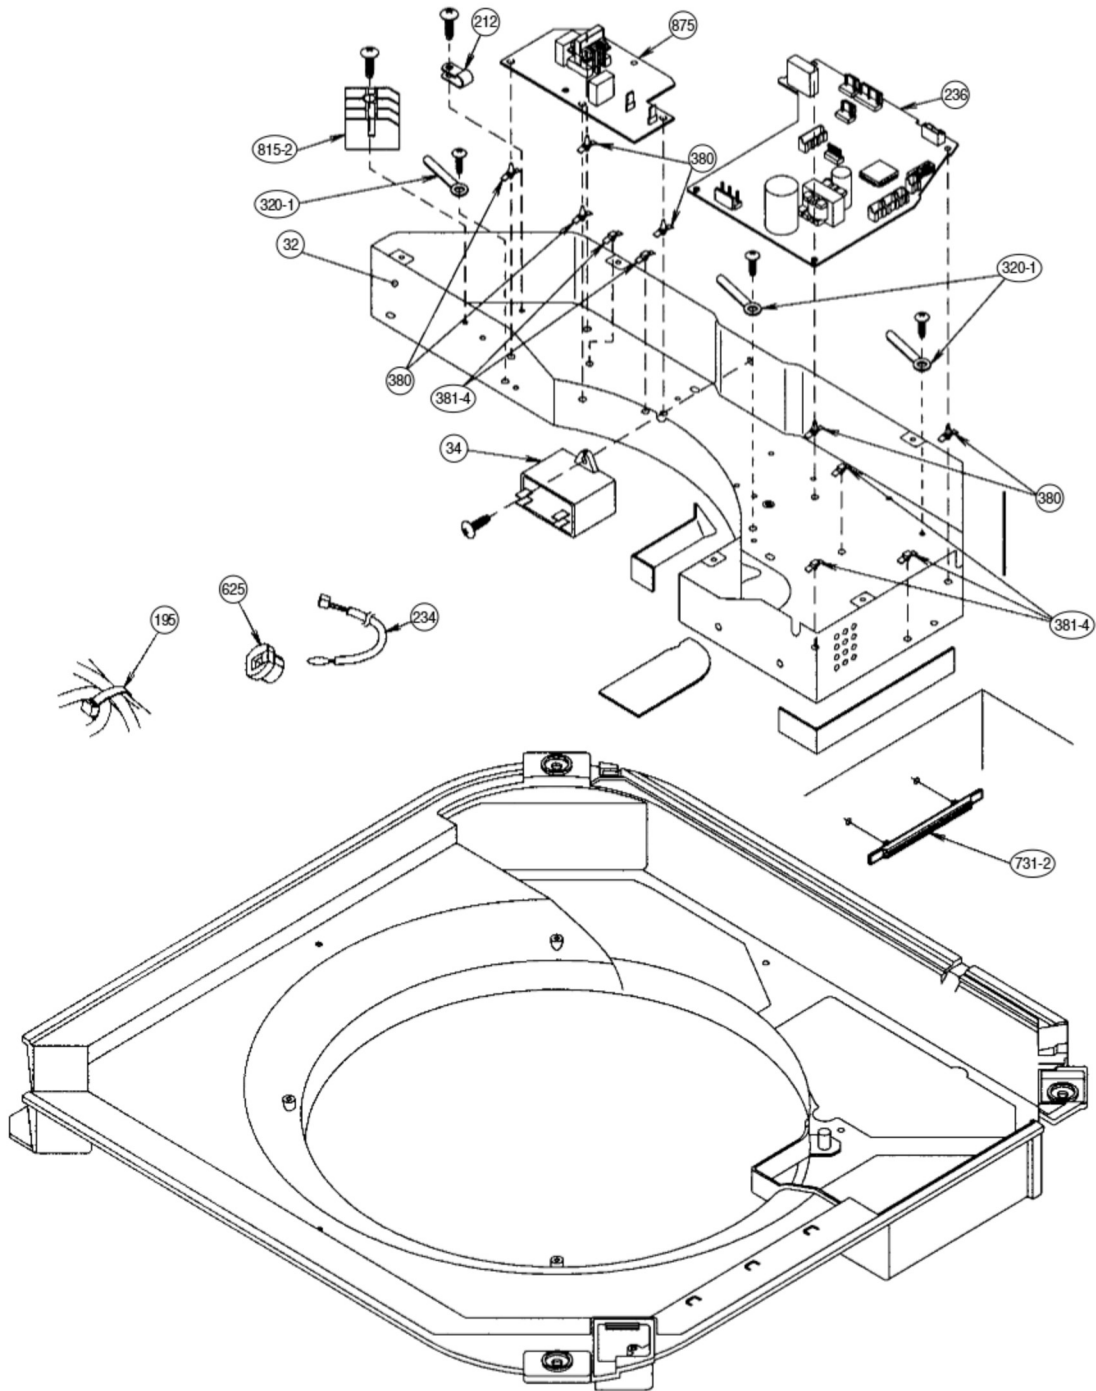

Models :
AUU18RCLX
AUU24RCLX
AUU36RCLX
AUU42RCLX