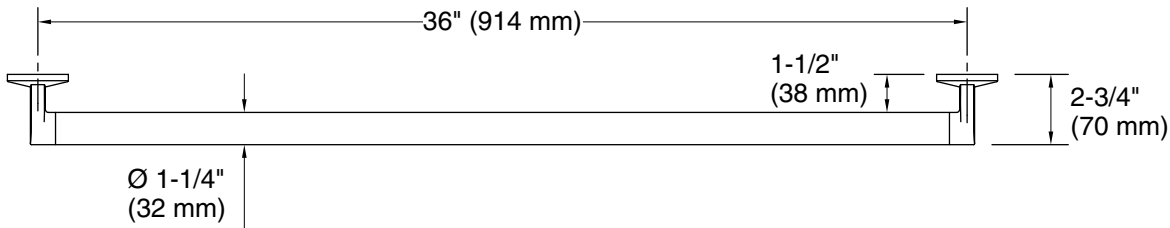

Technical Information

All product dimensions are nominal.

Material: Zinc, Stainless Steel

Notes

Install this product according to the installation instructions.

WARNING: Risk of personal injury. The wall plates on the grab bar must be mounted to a brace between the wall studs. This will ensure that the weight of the user is adequately supported.

ADA compliant when installed to the specific requirements of these regulations.