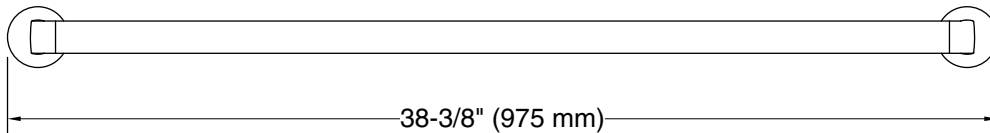

Technical Information

All product dimensions are nominal.

Material: Zinc, Stainless Steel

Notes

Install this product according to the installation instructions.

WARNING: Risk of personal injury. The wall plates on the grab bar must be mounted to a brace between the wall studs. This will ensure that the weight of the user is adequately supported.

ADA compliant when installed to the specific requirements of these regulations.