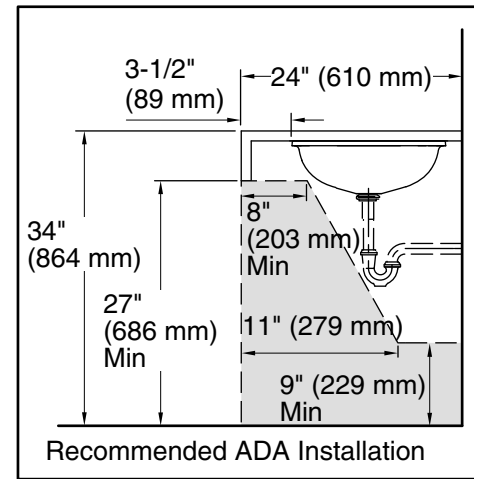

Available Colors/Finishes

Color tiles intended for reference only.

Color	Code	Description
-------	------	-------------

B11	Ice
-----	-----

Technical Information

All product dimensions are nominal.

Bowl configuration:	Single
Installation:	Undermount
Bowl area:	Length: 17-3/16" (437 mm) Width: 14-3/16" (360 mm) Bowl depth: 4-3/4" (121 mm) Water depth: 4-3/4" (121 mm)
Drain hole:	1-3/4" (44 mm)
Template:	1151011-7, required, included