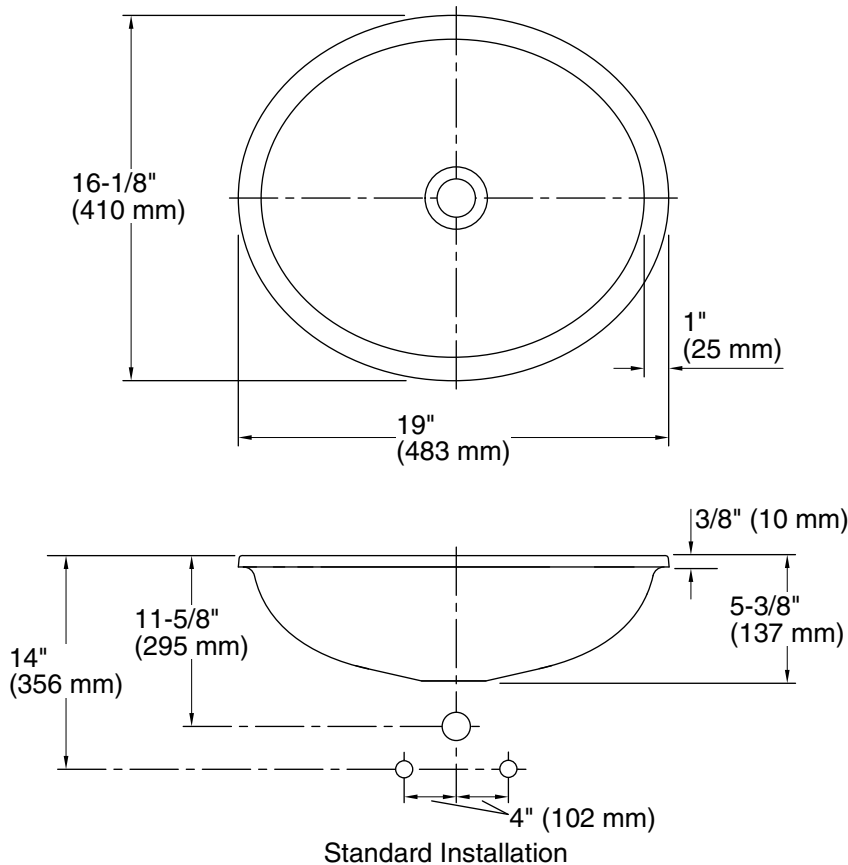

Features

- Bowl-shaped basin in Doe with concentric ring styling.
- No faucet holes; requires wall- or counter-mount faucet.
- Glass material provides a strong durable surface that is easy to clean yet visually distinctive.
- Fits in or within a standard size countertop and works with a variety of faucet styles.
- The Whist sink is available in clear glass (Ice), Translucent colors, and Opaque colors.

Available Colors/Finishes

Color tiles intended for reference only.

Color	Code	Description
-------	------	-------------

B11	Ice
-----	-----

Technical Information

All product dimensions are nominal.

Bowl configuration:	Single
Installation:	Undermount
Bowl area:	Length: 17-3/16" (437 mm) Width: 14-3/16" (360 mm) Bowl depth: 4-3/4" (121 mm) Water depth: 4-3/4" (121 mm)
Drain hole:	1-3/4" (44 mm)
Template:	1151011-7, required, included