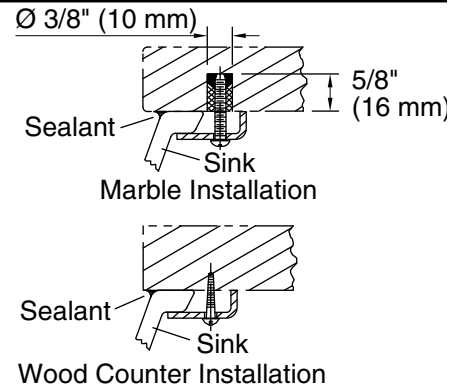

Available Colors/Finishes

Color tiles intended for reference only.

Color	Code	Description
-------	------	-------------

B11	Ice
-----	-----

Technical Information

All product dimensions are nominal.

Bowl configuration:	Single
Installation:	Undermount
Bowl area:	Length: 17-3/16" (437 mm) Width: 14-3/16" (360 mm) Bowl depth: 4-3/4" (121 mm) Water depth: 4-3/4" (121 mm)
Drain hole:	1-3/4" (44 mm)
Template:	1151011-7, required, included