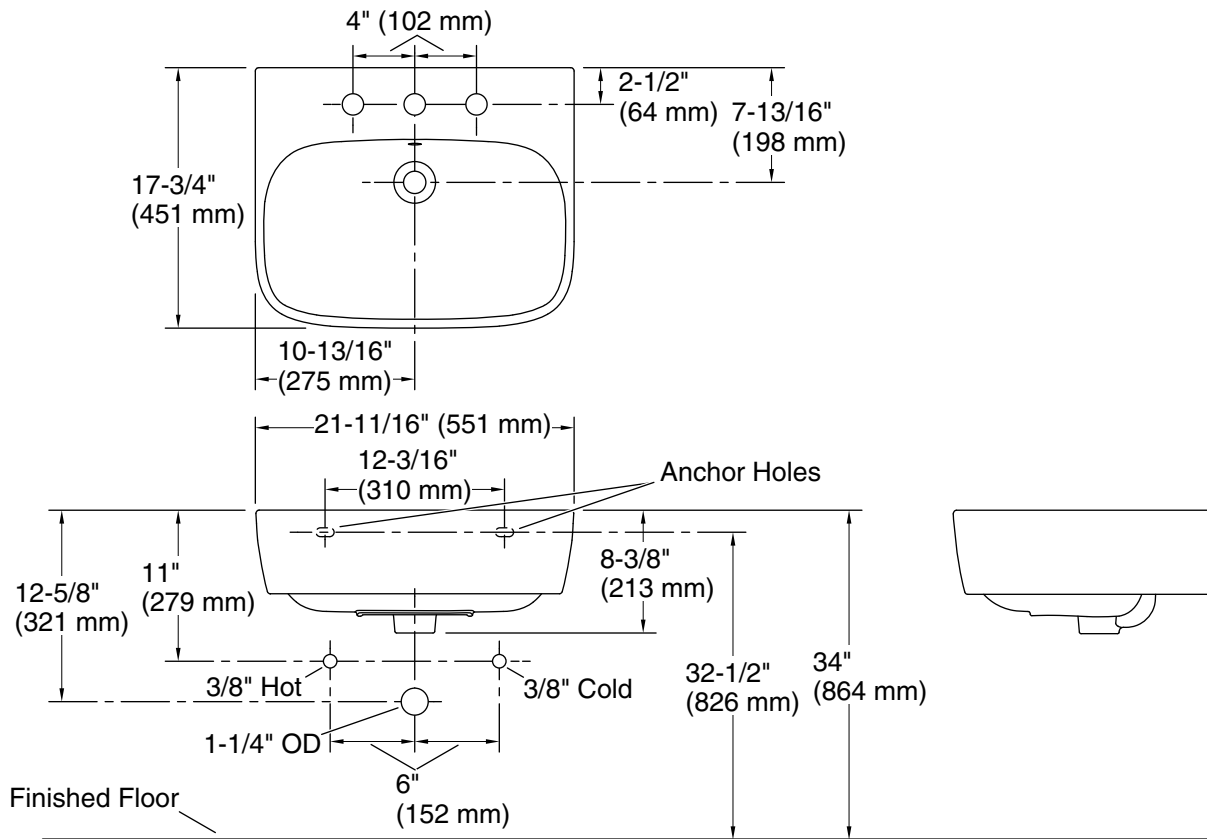

**ModernLife™**  
21-3/4" rectangular wall-mount bathroom sink  
**K-77767-8**

**Features**

- Rectangular basin
- With overflow
- 8" (203 mm) widespread faucet holes
- Coordinates with other products in the ModernLife™ collection

### Technical Information

All product dimensions are nominal.

Installation: Wall-mount  
 Center(s): 8  
 Bowl area (Only): Length: 20-1/2" (520 mm)  
 Width: 11-13/16" (300 mm)  
 Bowl depth: 6-1/2" (165 mm)  
 With overflow: Yes  
 With overflow: Yes  
 Number of deck holes: 3  
 Faucet hole spacing: 8" (203 mm)  
 Drain hole: 1-3/4" (44 mm)