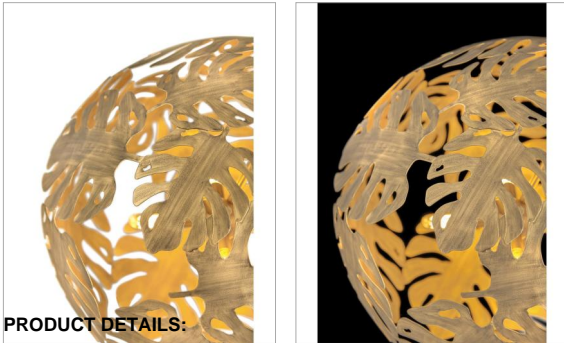

BOTANICA

FR35108BNG

MEDIUM ORB

Inspired by tropical flora and finished in Burnished Gold, Botanica's linen drum shade is encompassed by hand applied, lush metal leaves. Incorporate the details of Botanica's stylized canopy and this lavish wonder is all you need to satisfy your craving for the outdoors.

DETAILS	
FINISH:	Burnished Gold
MATERIAL:	Steel
SLOPE DEGREE:	90

DIMENSIONS	
WIDTH:	24"
HEIGHT:	27.8"
WEIGHT:	13.3lb

LIGHT SOURCE	
LIGHT SOURCE:	LED Lamp
WATTAGE:	6-5w Cand. LED, 60w Equiv.
VOLTAGE:	120v

MOUNTING	
CANOPY:	6.5" Dia.
LEAD WIRE:	1 X 144"

SHIPPING	
CARTON LENGTH:	27.5
CARTON WIDTH:	27.5
CARTON HEIGHT:	28
CARTON WEIGHT:	16

PRODUCT DETAILS:

- This chain or cable hung fixture may be installed on any sloped ceiling
- Suitable for use in dry (indoor) locations as defined by NEC and CEC. Meets United States UL Underwriters Laboratories & CSA Canadian Standards Association Product Safety Standards
- Eclectic style that mixes unconventional elements; unique and sophisticated designs that feel modern and vintage at the same time.
- Luxurious gold finish with opulent sheen