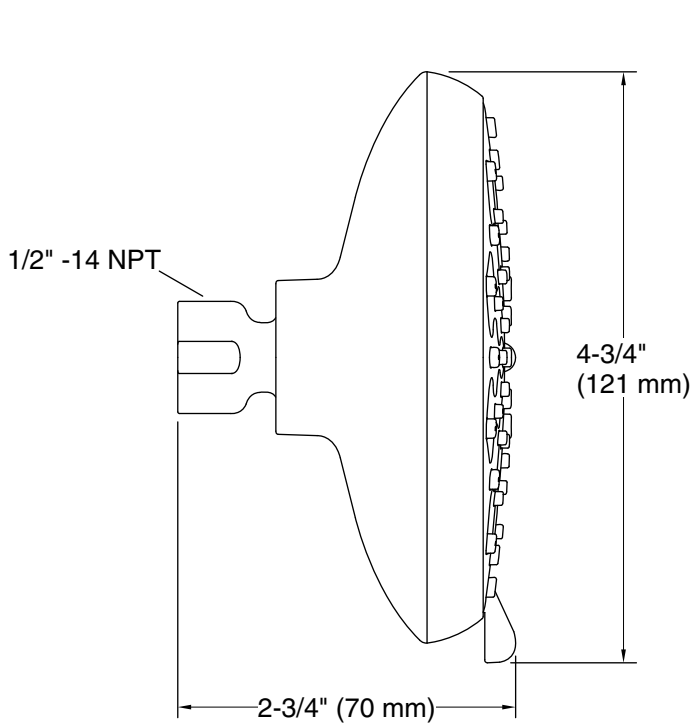

Features

- Showerhead features transitional nature-inspired design.
- Advanced spray engine provides three alternate experiences: wide coverage, intense drenching, and targeted spray.
- Wide-coverage spray produces an encompassing spray for everyday use.
- Intense drenching spray delivers a forceful spray ideal for rinsing soap from hair.
- Targeted spray is a focused stream for targeting sore muscles or use as a utility spray.
- Simple thumb tab allows for a smooth transition between sprays.
- Spray nozzles cover full area of sprayhead.
- MasterClean™ sprayface features an easy-to-clean surface that withstands mineral buildup.
- 1.75 gpm (6.6 lpm) flow rate.
- 1/2" NPT connection.

Technical Information

All product dimensions are nominal.

Notes

Install this product according to the installation instructions.