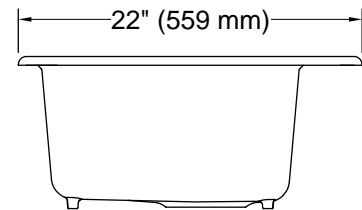

Features

- 36" (914 mm) minimum base cabinet width
- Single bowl
- 9" (229 mm) depth provides generous workspace
- Three faucet holes plus one accessory hole to the right and one accessory hole to the left
- Bowl slopes toward drain to minimize water pooling
- Offset drain increases workspace in the sink and storage space underneath
- Box includes: Sink, two sink racks, installation hardware, cutout template
- Sink drain with strainer sold separately

Optional Products/Accessories

- K-5807 36" Under-mount Sink Kit
- K-9000 P-Trap

Included Components

- K-6237 Left-Bowl Sink Rack

Codes/Standards

ASME A112.19.1/CSA B45.2
IAPMO Certification

KOHLER® Enameled Cast Iron Kitchen and Bathroom Sink Lifetime Limited Warranty

Technical Information

All product dimensions are nominal.

Basin configuration:	Single Bowl
Center(s):	8" (203 mm)
Min. base cabinet width:	36" (914 mm)
Bowl area (Basin #1):	Length: 30-1/4" (768 mm) Width: 15-13/16" (402 mm) Bowl depth: 9" (229 mm) Water depth: 9" (229 mm)
Number of deck holes:	5
Faucet hole(s):	2-3/8" (60 mm)
Drain hole:	3-7/8" (98 mm)
Template:	Undermount, 1166727-7, required, included