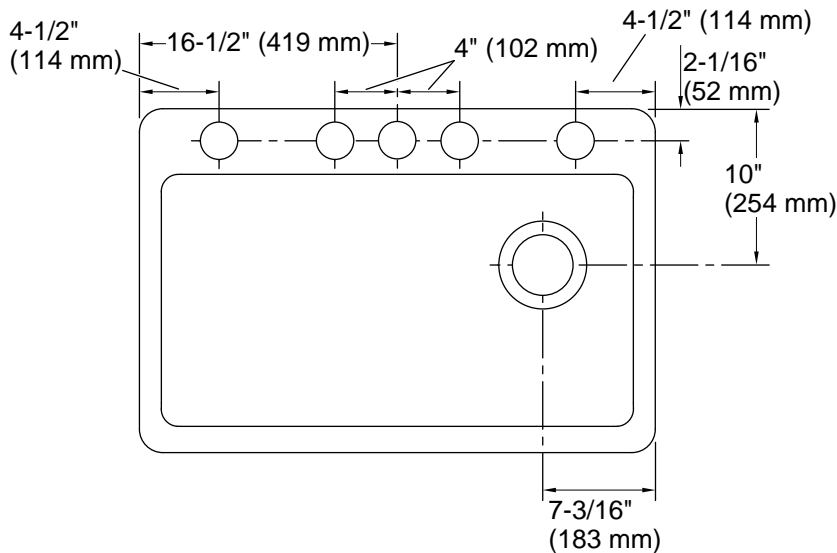

Features

- 36" (914 mm) minimum base cabinet width
- Single bowl
- 9" (229 mm) depth provides generous workspace
- Three faucet holes plus one accessory hole to the right and one accessory hole to the left
- Bowl slopes toward drain to minimize water pooling
- Offset drain increases workspace in the sink and storage space underneath
- Box includes: Sink, two sink racks, installation hardware, cutout template
- Sink drain with strainer sold separately

Optional Products/Accessories

- K-5807 36" Under-mount Sink Kit
- K-9000 P-Trap

Included Components

- K-6237 Left-Bowl Sink Rack

Codes/Standards

ASME A112.19.1/CSA B45.2
IAPMO Certification

KOHLER® Enameled Cast Iron Kitchen and Bathroom Sink Lifetime Limited Warranty

Technical Information

All product dimensions are nominal.

Basin configuration:	Single Bowl
Center(s):	8" (203 mm)
Min. base cabinet width:	36" (914 mm)
Bowl area (Basin #1):	Length: 30-1/4" (768 mm) Width: 15-13/16" (402 mm) Bowl depth: 9" (229 mm) Water depth: 9" (229 mm)
Number of deck holes:	5
Faucet hole(s):	2-3/8" (60 mm)
Drain hole:	3-7/8" (98 mm)
Template:	Undermount, 1166727-7, required, included