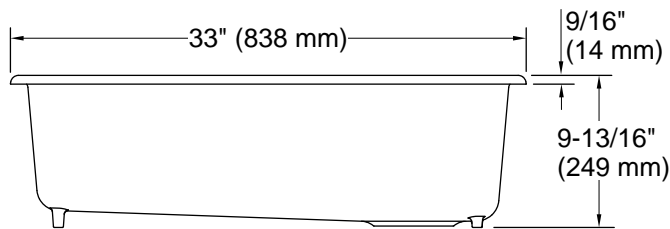

Features

- 36" (914 mm) minimum base cabinet width
- Single bowl
- 9" (229 mm) depth provides generous workspace
- Three faucet holes plus one accessory hole to the right and one accessory hole to the left
- Bowl slopes toward drain to minimize water pooling
- Offset drain increases workspace in the sink and storage space underneath
- Box includes: Sink, two sink racks, installation hardware, cutout template
- Sink drain with strainer sold separately

Optional Products/Accessories

- K-5807 36" Under-mount Sink Kit
- K-9000 P-Trap

Included Components

- K-6237 Left-Bowl Sink Rack

Codes/Standards

ASME A112.19.1/CSA B45.2
IAPMO Certification

KOHLER® Enameled Cast Iron Kitchen and Bathroom Sink Lifetime Limited Warranty

Technical Information

All product dimensions are nominal.

Basin configuration:	Single Bowl
Center(s):	8" (203 mm)
Min. base cabinet width:	36" (914 mm)
Bowl area (Basin #1):	Length: 30-1/4" (768 mm) Width: 15-13/16" (402 mm) Bowl depth: 9" (229 mm) Water depth: 9" (229 mm)
Number of deck holes:	5
Faucet hole(s):	2-3/8" (60 mm)
Drain hole:	3-7/8" (98 mm)
Template:	Undermount, 1166727-7, required, included