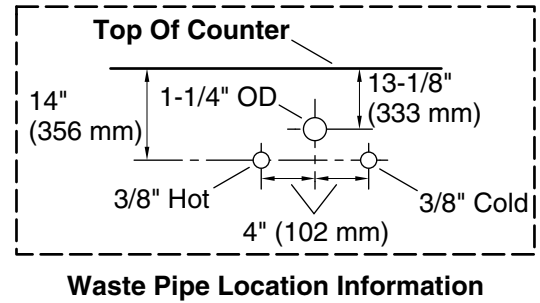

Features

- One full-extension 12-3/4" (325 mm) drawer with soft-close side-mount slides
- Three-way adjustable slow-close door hinges for easy cabinet access
- 18" (457 mm) cabinet interior provides ample storage space
- Finish-matched cabinet interior offers generous clearance for plumbing
- Customize your storage with optional accessories such as floor liners, drawer organizers, and perfectly sized containers (sold separately)
- Coordinates with K-33550 upgraded hardware finishes, K-25814 quartz backsplash, and K-25819 quartz side splash (sold separately)

Color	Code	Description
	0	White
	1WX	Grey Slate

Technical Information

All product dimensions are nominal.

Notes

Install this product according to the installation instructions.