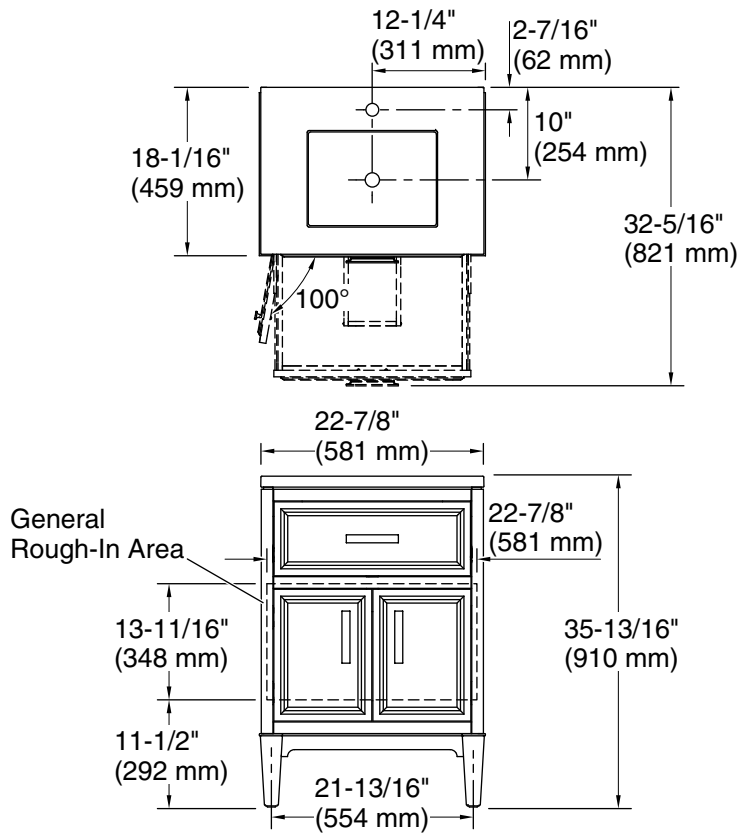

Features

- One full-extension 12-3/4" (325 mm) drawer with soft-close side-mount slides
- Three-way adjustable slow-close door hinges for easy cabinet access
- 18" (457 mm) cabinet interior provides ample storage space
- Finish-matched cabinet interior offers generous clearance for plumbing
- Customize your storage with optional accessories such as floor liners, drawer organizers, and perfectly sized containers (sold separately)
- Coordinates with K-33550 upgraded hardware finishes, K-25814 quartz backsplash, and K-25819 quartz side splash (sold separately)

Color	Code	Description
	0	White
	1WX	Grey Slate

Technical Information

All product dimensions are nominal.

Notes

Install this product according to the installation instructions.