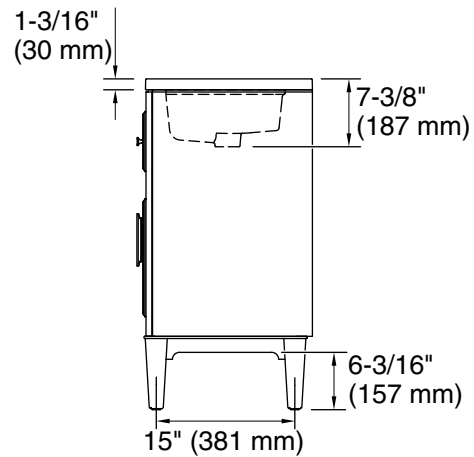

Features

- One full-extension 12-3/4" (325 mm) drawer with soft-close side-mount slides
- Three-way adjustable slow-close door hinges for easy cabinet access
- 18" (457 mm) cabinet interior provides ample storage space
- Finish-matched cabinet interior offers generous clearance for plumbing
- Customize your storage with optional accessories such as floor liners, drawer organizers, and perfectly sized containers (sold separately)
- Coordinates with K-33550 upgraded hardware finishes, K-25814 quartz backsplash, and K-25819 quartz side splash (sold separately)

Color	Code	Description
	0	White
	1WX	Grey Slate

Technical Information

All product dimensions are nominal.

Notes

Install this product according to the installation instructions.