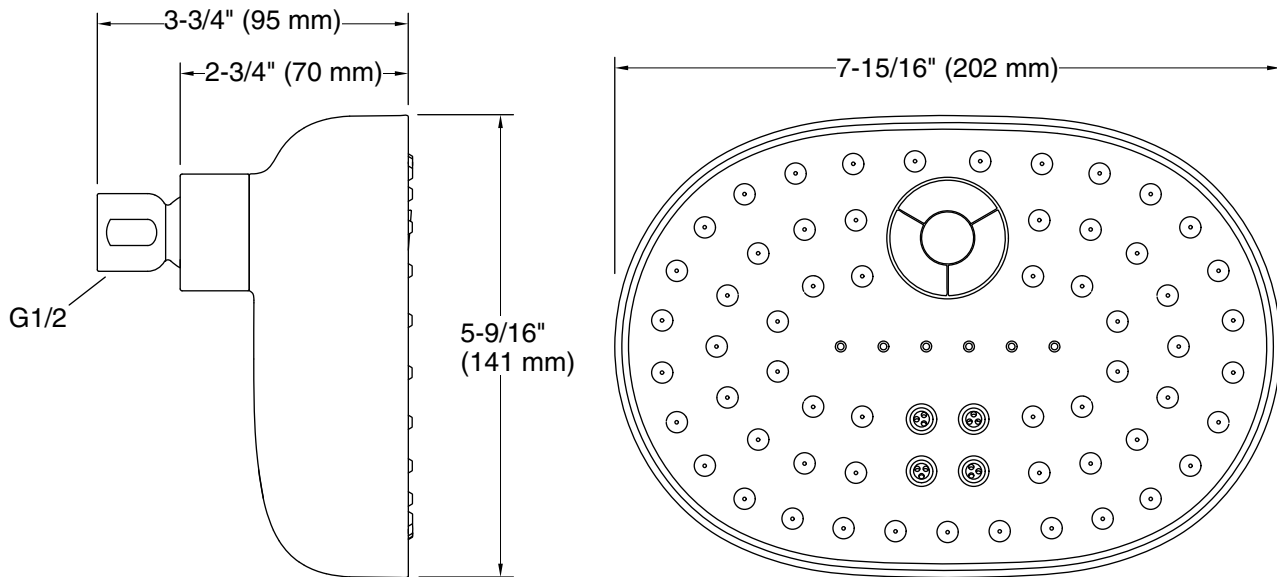

Installation

- 1/2 -14 NPT connection
- Wall-mount
- Shower arm and flange sold separately

Recommended Products/Accessories

- K-23723 Faucet cleaner
- K-26318 Shower arm and flange

Codes/Standards

ASME A112.18.1/CSA B125.1
DOE - Energy Policy Act 1992
IAPMO Certification

Technical Information

All product dimensions are nominal.

Showerhead/Body Spray:

Rated maximum flow: 2.5 gal/min (9.5 l/min)

flow:

Pressure: 80 psi (5.5 bar)