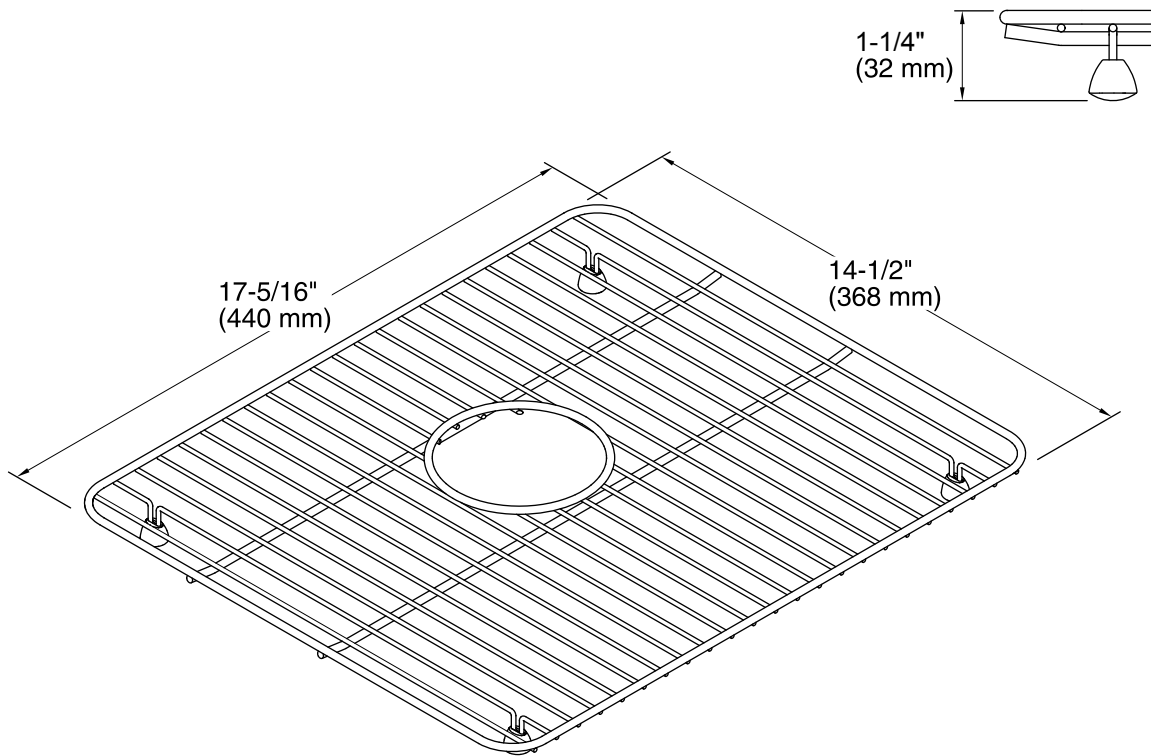

KOHLER®

Whitehaven®

Sink Rack

K-8395

Technical Information

All product dimensions are nominal.

1-800-4KOHLER (1-800-456-4537)

Kohler Co. reserves the right to make revisions without notice to product specifications.

For the most current Specification Sheet, go to www.kohler.com.

4-26-2019 02:10 - US/CA

THE BOLD LOOK
OF **KOHLER®**