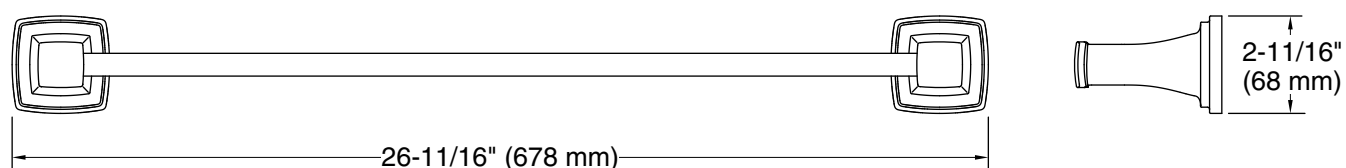

Riff®
24" towel bar
K-27410

Features

- 24" (610 mm) bar
- Coordinates with other products in the Riff collection

Material

- Premium metal construction for durability and reliability
- KOHLER finishes resist corrosion and tarnishing

Technical Information

All product dimensions are nominal.

Installation Type: Wall-mount

Material: Zinc, Stainless Steel