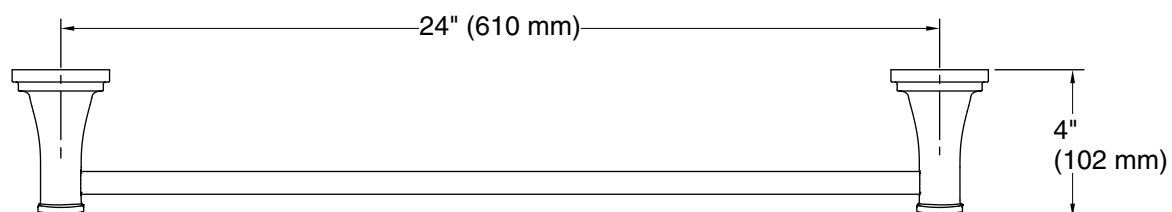

Riff®
24" towel bar
K-27410

Features

- 24" (610 mm) bar
- Coordinates with other products in the Riff collection

Material

- Premium metal construction for durability and reliability
- KOHLER finishes resist corrosion and tarnishing

Technical Information

All product dimensions are nominal.

Installation Type: Wall-mount

Material: Zinc, Stainless Steel