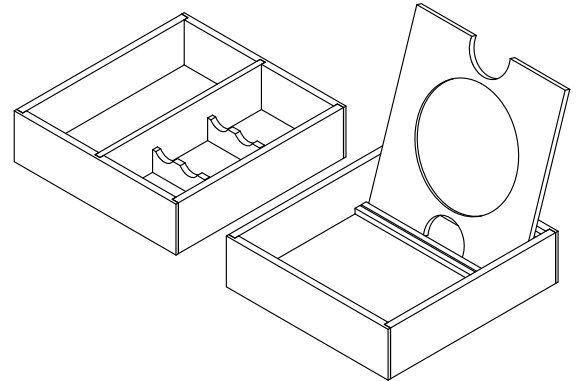

### Features

- For use with Jacquard™, Damask™, Poplin™, Marabou™, and Jute™ vanities.
- Compartmentalizes vanity drawer to maximize storage space and organize items.
- Includes removable magnifying mirror.
- Compartments for holding makeup brushes and makeup items.
- Bamboo construction.
- Rubber feet allow you to set tray on the countertop during use.

### Product Specification

Makeup storage components shall each be 8-11/16" (217 mm) in width, 8-1/4" (210 mm) in depth, and 2-1/4" (57 mm) in height. Makeup storage shall be of bamboo construction. Makeup storage shall compartmentalize vanity drawer. Makeup storage shall include one removable magnifying mirror tray and one makeup storage tray. Makeup storage shall be KOHLER Model K-99683.