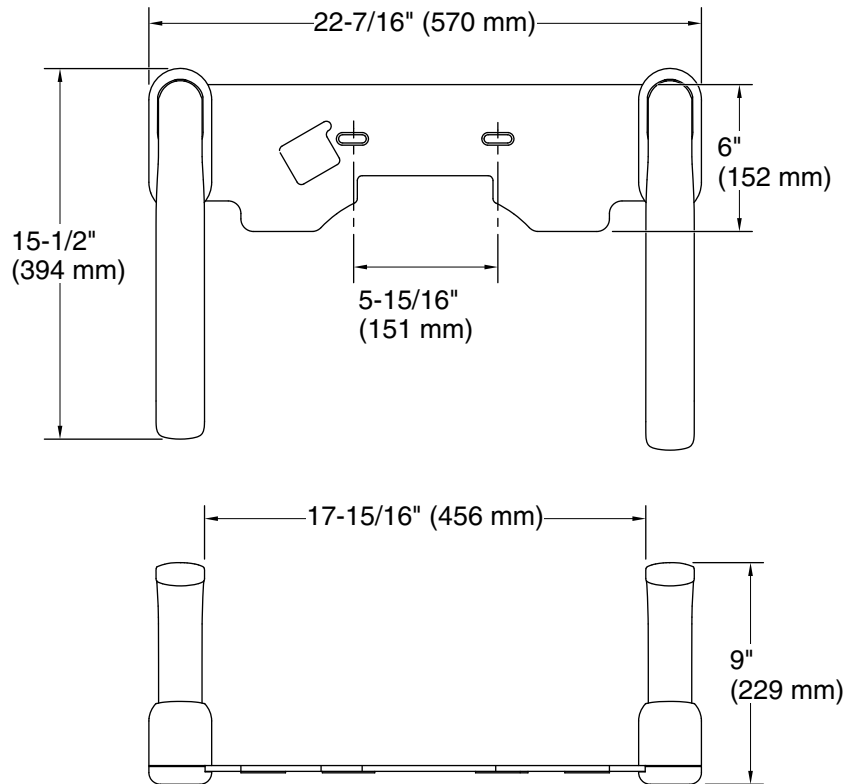

Features

- 18" (457 mm) width between arms provides room for user to sit comfortably
- Arms can be easily raised to upright position when not in use
- 530 lb total weight capacity
- Easily installs between toilet bowl and seat – no need for mounting to wall or floor
- Easy-to-clean textured coating extends length of arm supports for positive grip and user comfort
- Fits select one- and two-piece KOHLER® toilets; not compatible with KOHLER® smart toilets

Material

- Durable metal construction

Installation

- Easy installation – no special tools required
- For residential use only

Recommended Products/Accessories

- K-3551 Two-piece elongated toilet, 1.28 gpf
- K-20197 Two-piece elongated toilet with skirted trapway, 1.28 gpf
- K-20197-RA Two-piece elongated toilet with skirted trapway, 1.28 gpf
- K-20198 ContinuousClean XT two-piece elongated toilet with skirted trapway, 1.28 gpf
- K-5310 Two-piece elongated toilet with skirted trapway, 1.28 gpf
- K-5310-RA Two-piece elongated toilet with skirted trapway, 1.28 gpf
- K-31621 Two-piece elongated toilet, 1.28 gpf
- K-31621-RA Two-piece elongated toilet, 1.28 gpf
- K-3814 Two-piece elongated toilet with skirted trapway, 1.28 gpf
- K-3814-RA Two-piece elongated toilet with skirted trapway, 1.28 gpf
- K-5709 ContinuousClean XT two-piece elongated toilet with skirted trapway, 1.28 gpf
- K-3837 Two-piece elongated toilet, 1.28 gpf
- K-3837-RA Two-piece elongated toilet, 1.28 gpf
- K-20450 Two-piece elongated toilet with skirted trapway, 1.28 gpf
- K-20450-RA Two-piece elongated toilet with skirted trapway, 1.28 gpf
- K-90097 ContinuousClean two-piece elongated toilet with skirted trapway, 1.28 gpf
- K-25087 Two-piece elongated toilet, 1.28 gpf
- K-25087-RA Two-piece elongated toilet, 1.28 gpf

Technical Information

All product dimensions are nominal.

Material: Metal

Notes

Install this product according to the installation instructions.