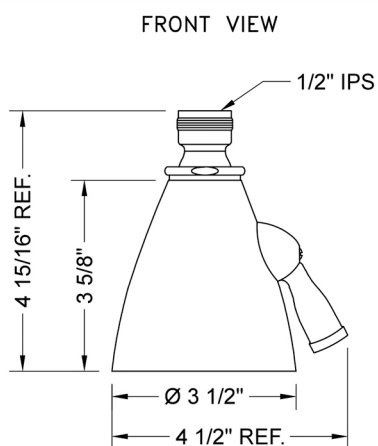

SPECIFICATION DRAWING:

SPRAY PATTERNS:

COMPLIANCES:

Complies with: ASME A112.18.1-2012/CSA B125.1-12