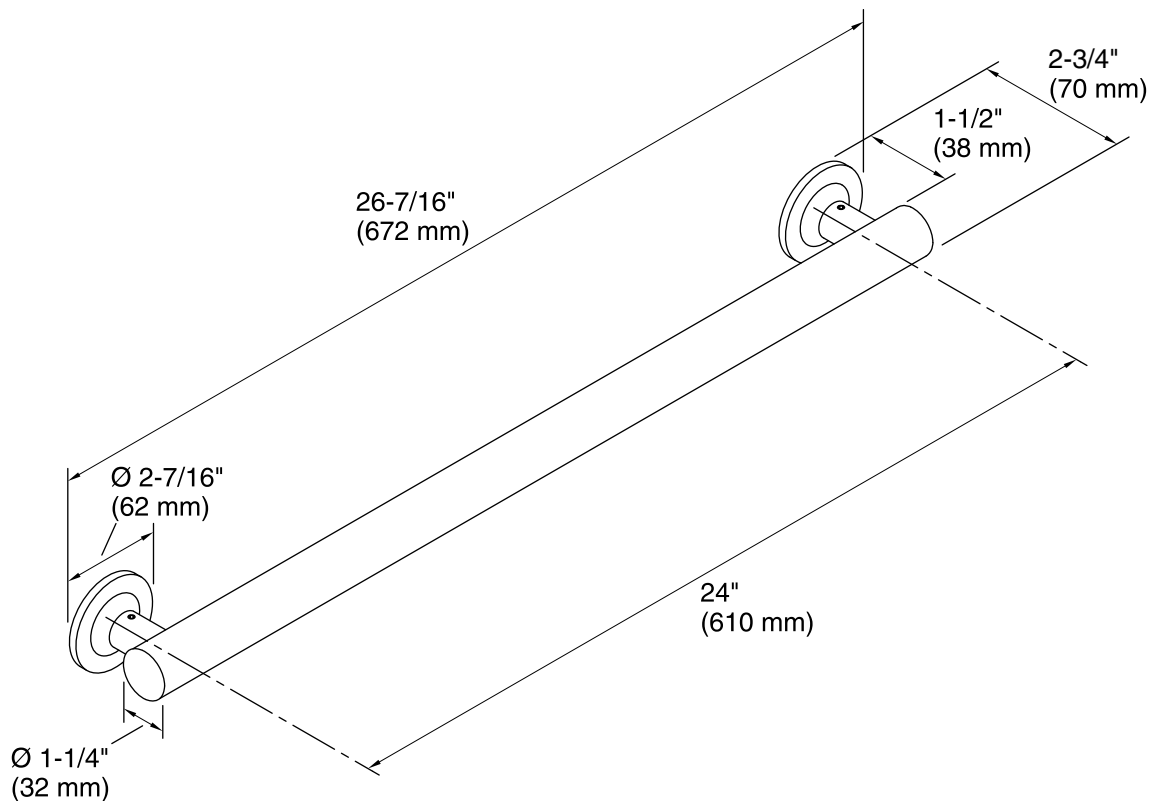

Features

- KOHLER finishes resist corrosion and tarnish.
- 24- inch bar.
- Contemporary styling matches any decor.
- Coordinates with other products in the Purist® collection.
- ADA compliant when installed per ADA guidelines.
- 26-7/16" (672 mm) x 2-3/4" (70 mm) x 2-7/16" (62 mm)

Technical Information

All product dimensions are nominal.

Notes

Measure your actual product for roughing-in details.

WARNING: Risk of personal injury. The wall plates on the grab bar must be mounted to a brace between the wall studs. This will ensure that the weight of the user is adequately supported.