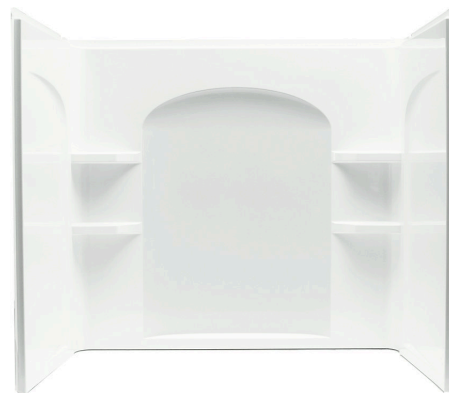

Ensemble™

60" x 33-1/4" curve wall set w/AIP backerboards
71224106

Features

- Three-piece tongue-and-groove walls with snap-together installation.
- Corner shelves.
- Aging in Place backerboards.
- Compatible with Ensemble bath (71121110, 71121112, 71121120 or 71121122)

Material

- Made from solid Vikrell® material for strength, durability, and lasting beauty.

Installation

- Caulk required for proper installation.

Recommended Products/Accessories

- 5425-59 Frameless sliding bath door
- 5427-59 Frameless sliding bath door
- 542808-59 Frameless sliding bath door
- 80001012 12" straight grab bar
- 80001018 18" straight grab bar
- 80001024 24" straight grab bar
- 80011032 32" straight grab bar
- 80001036 36" straight grab bar
- K-23733 Vikrell® cleaner

For the most current Specification Sheet, go to www.sterlingplumbing.com.

Ensemble™
60" x 33-1/4" curve wall set w/AIP backerboards
71224106

No image available.

This product is a component and not intended to be a standalone installation.