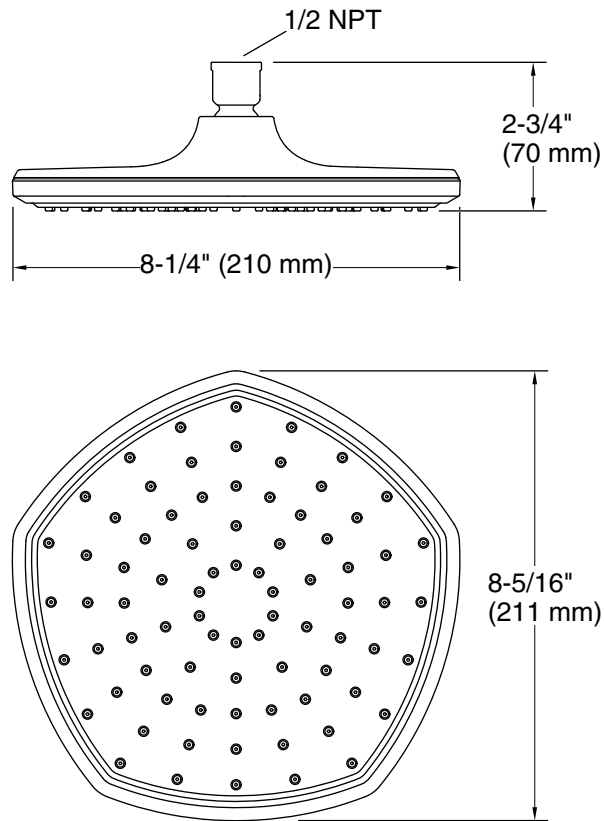

Technical Information

All product dimensions are nominal.

Showerhead/Body Spray:

Rated maximum flow: 2.5 gal/min (9.5 l/min)

flow:

Pressure: 80 psi (5.5 bar)

Notes

For use with automatic compensating valves rated at 2.5 gal/min (9.5 l/min) or less.

Install this product according to the installation instructions.