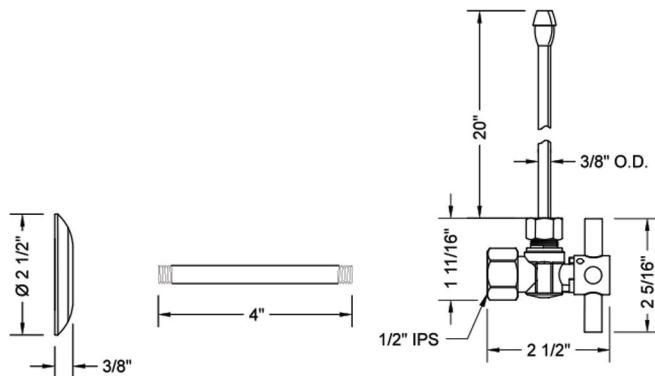

Quarter Turn Angle Pattern 1/2" IPS x 3/8" O.D. Faucet Supply Kit with Contempo Cross Handle, 20" Supply Tubes, Escutcheons

Model #: 616-4-62-

FEATURES:

- Complete Faucet Supply Kit
- Kit contains:
 - (2) Quarter Turn Angle Pattern 1/2" IPS x 3/8" O.D. Supply Valve with Contempo Cross Handle P/N 616-4
 - (2) 20" Copper Supply Tubes P/N 662
 - (2) Escutcheons P/N 741 (ULB P/N 6015)
 - (2) 1/2" Brass Nipples P/N 801-12.4

SPECIFICATION DRAWING:

COMPONENTS	
DESCRIPTION	QTY:
ANGLE VALVE - CONTEMPO CROSS HANDLE	2
20" X 1/2" O.D. SUPPLY TUBE	2
2 1/2" SURE GRIP ESCUTCHEON	2
4" NIPPLE	2

AVAILABLE HANDLES: