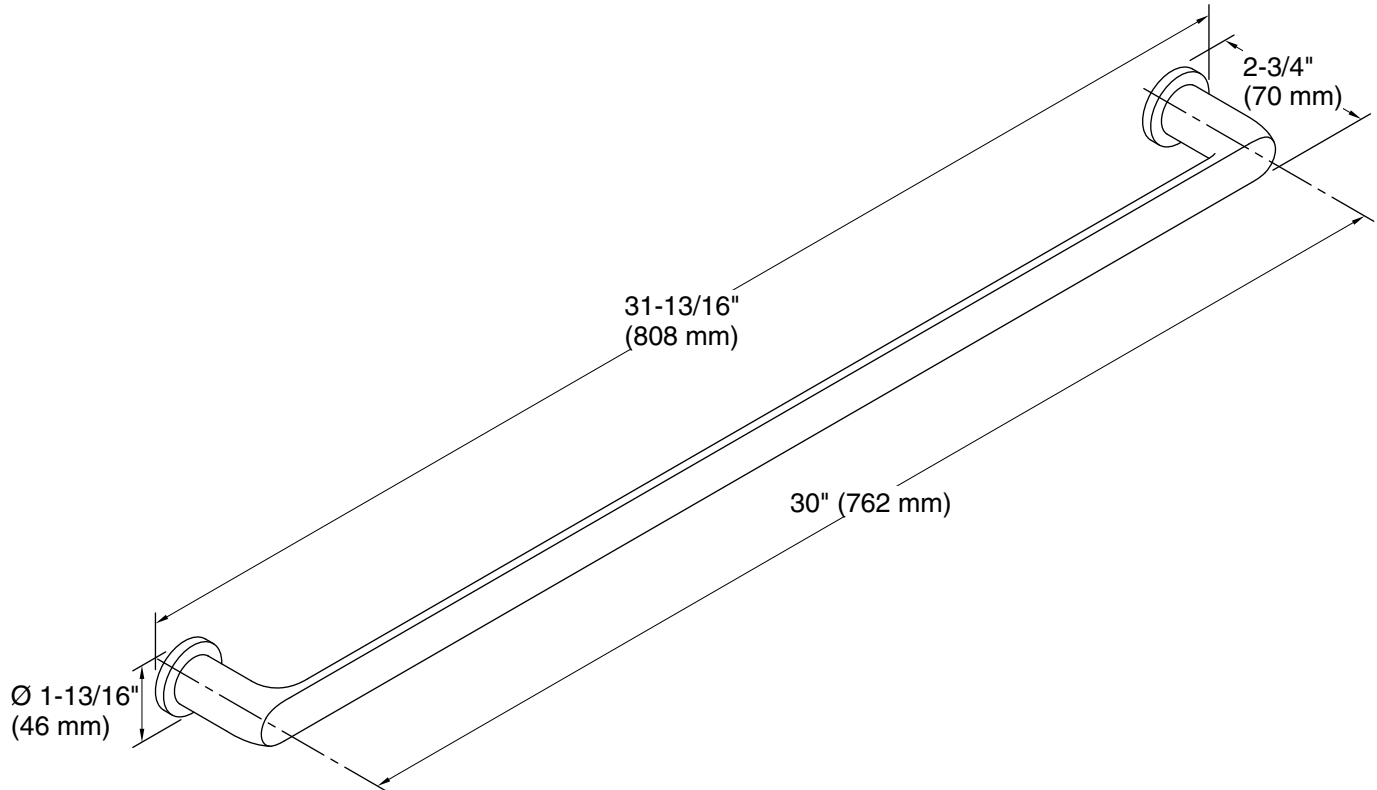

## Features

- 30" (762 mm) bar
- Coordinates with other products in the Avid collection

## Technical Information

All product dimensions are nominal.

Installation Type: Wall-mount

Material: Zinc, Brass