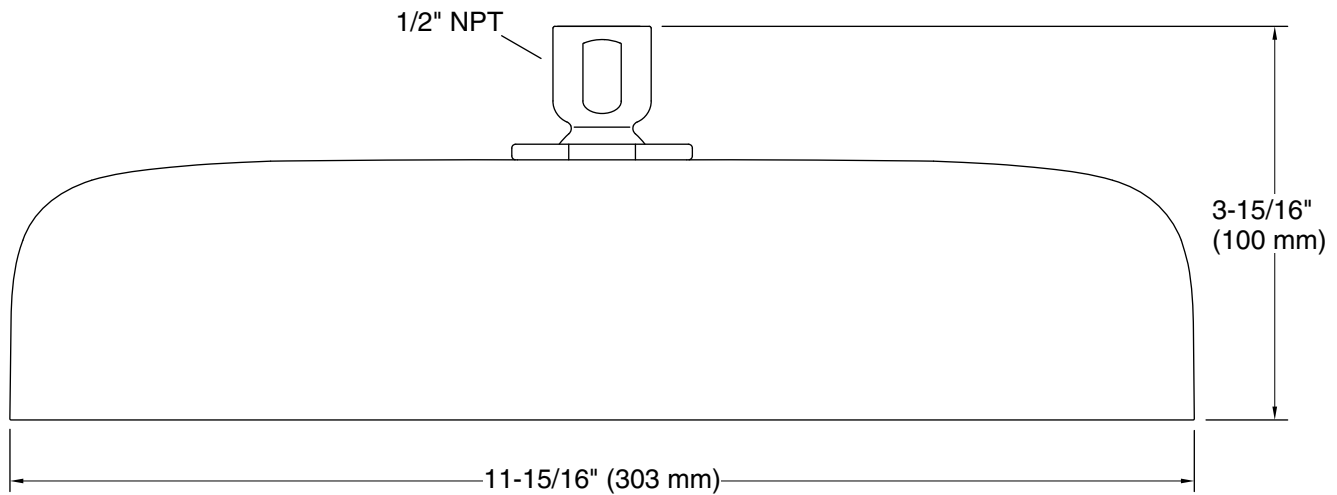

Technical Information

All product dimensions are nominal.

Showerhead/Body Spray:

Rated maximum flow: 2.5 gal/min (9.5 l/min)

Pressure: 80 psi (5.5 bar)

Notes

Install this product according to the installation instructions.