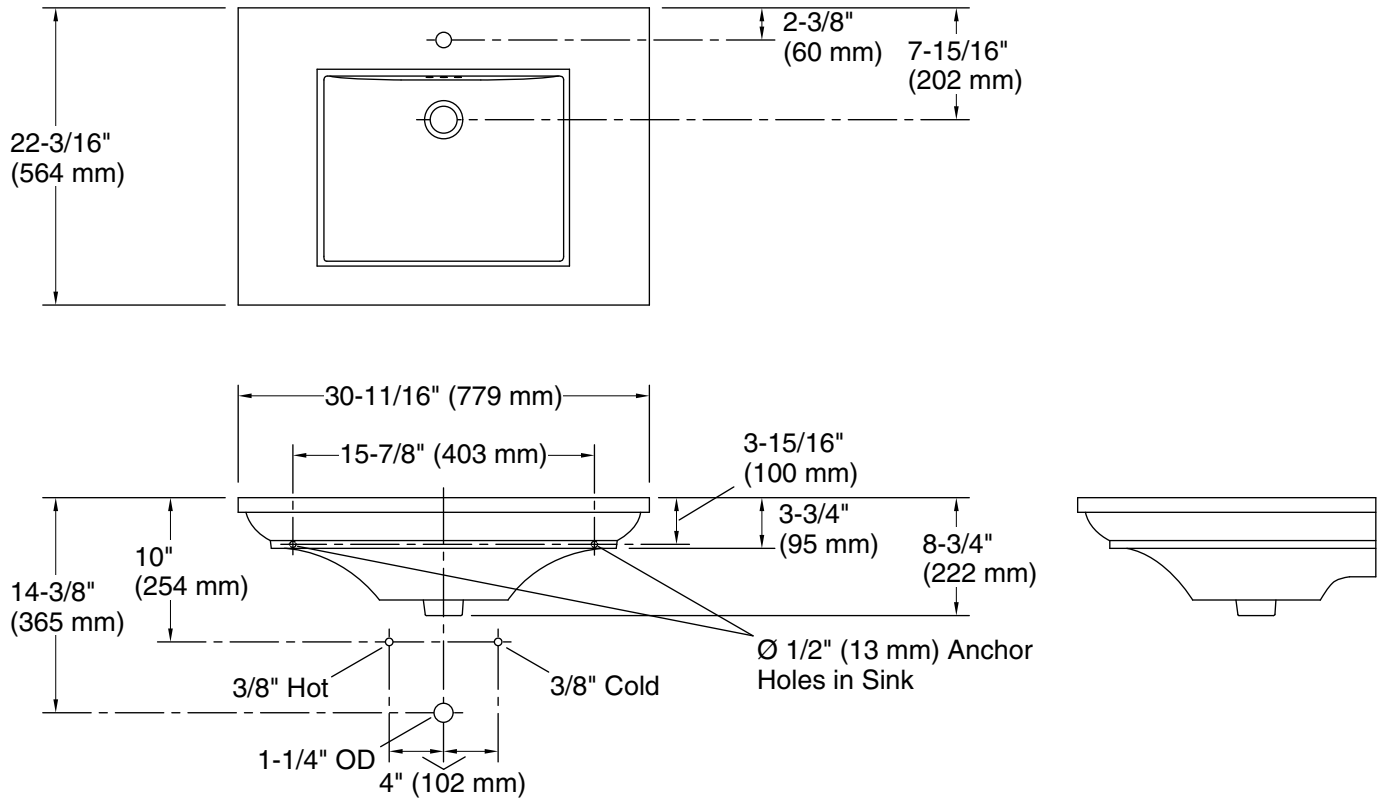

Memoirs® Stately

Pedestal/Console Table Bathroom Sink

K-2269-1

Features

- Single faucet hole.
- Elegant rectangular basin.
- Overflow drain.
- Combines with the K-2267 pedestal to create the K-2268-1 Memoirs pedestal sink.
- Combines with the K-6880 or K-30003 console table legs to create a Memoirs console table.
- Coordinates with other products in the Memoirs collection.

Technical Information

All product dimensions are nominal.

| | |
|-----------------------|---|
| Bowl configuration: | Single |
| Installation: | Pedestal, Console table |
| Bowl area (Only): | Length: 19" (483 mm) Width: 14" (356 mm) Water depth: 5-1/2" (140 mm) |
| Number of deck holes: | 1 |
| Faucet hole(s): | 1-3/8" (35 mm) |
| Drain hole: | 1-3/4" (44 mm) |