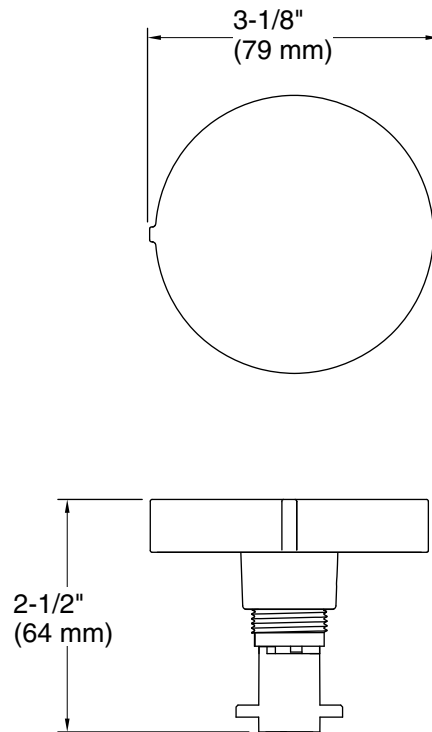

Material

- Durable metal construction
- KOHLER finishes resist corrosion and tarnishing

Required Products/Accessories

K-37383 Rough-in cable bath drain, PVC, 30" cable with tubing

or

K-37385 rough-in cable drain, PVC, 45" cable

or

K-37383 Rough-in cable bath drain, PVC, 30" cable with tubing (Qty 2)

or

K-T37391 Rotary-turn bath drain trim

K-T37392 Rotary-turn bath drain trim

or

K-37385 rough-in cable drain, PVC, 45" cable

K-78439 45" cable bath drain

or

K-37383 Rough-in cable bath drain, PVC, 30" cable with tubing

K-78438 30" cable bath drain

Recommended Products/Accessories

K-23723 Faucet cleaner

Codes/Standards

ASME A112.18.2/CSA B125.2

KOHLER® Faucet Lifetime Limited Warranty

Technical Information

All product dimensions are nominal.

Notes

Install this product according to the installation guide.