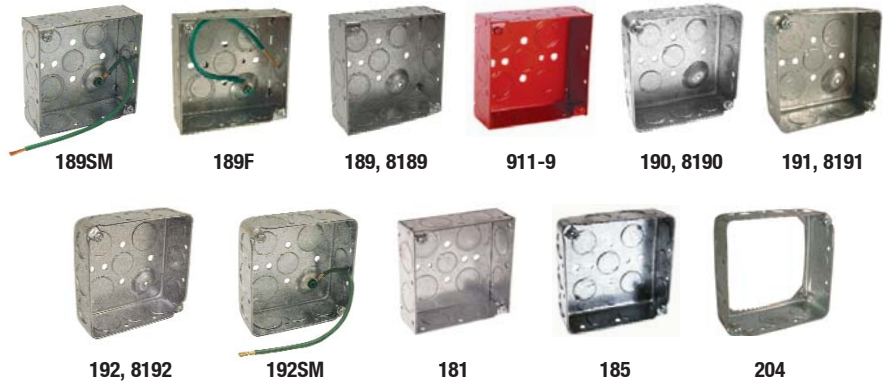

4" SQUARE BOXES

1-1/4" AND 1-1/2" DEEP/CONDUIT

Applications

- Boxes are installed in walls or ceilings for lighting fixtures, switches or receptacles
- Square boxes are used where multiple conductor runs are split into two or more directions to bring power to a number of electrical devices
- Drawn boxes are ideal for exposed work applications

Product Features

- Combination screw heads provide for faster installation
- Thru-the-wall box is designed for shallow wall applications and allows for attachment of wall plate to both faces of box
- TKO® knockouts offer greater flexibility with RACO® patented combination 1/2" and 3/4" knockout
- TKO® knockouts allow for design and installation flexibility
- UBS Support - Welded to box, preset bend points to work with wall thickness 2-1/2" to 6"
- Red boxes, covers and extensions for dedicated life safety alarm circuits

Compliances

-  - File E195978

 All RACO® single gang, two gang, 4" square, and single gang gangable U.L. listed steel boxes are acceptable for use in 2-hour fire rated walls. For additional information, consult U.L. "Fire Resistance Directory" or the U.L. website at www.ul.com

600V Per U.L. 514-A, suitable for use without a bonding jumper in circuits up to 600 volts

ORDERING INFORMATION - DIMENSIONS

4" SQUARE - 1-1/4" DEEP (INSIDE) - DRAWN WITH CONDUIT KO'S - 18.0 CUBIC INCHES